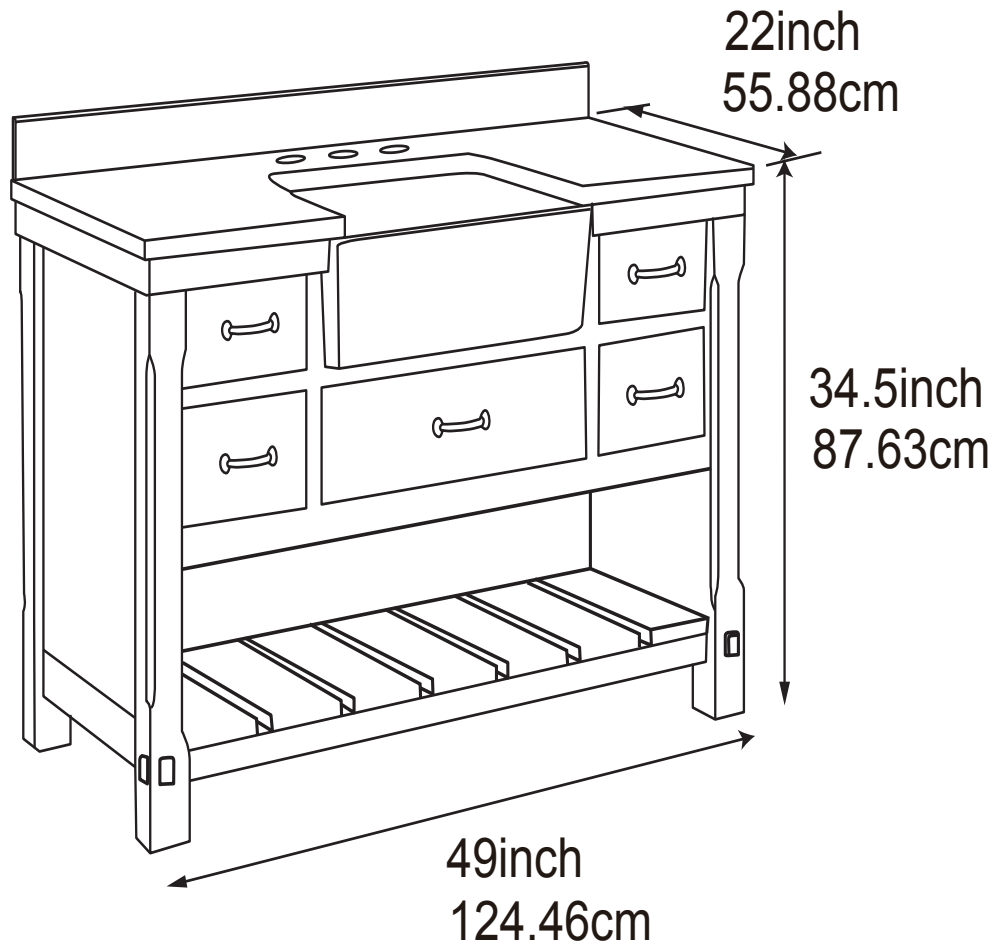

Diagrams with Dimensions

Specification:

1. Material: Plywood and Poplar.
2. Finish: Dove White/Navy Blue.
3. Hardware: Dove White, Matte Black finished (5 pcs);
Navy Blue, Antique Bronze finished(5 pcs).
4. Slides: Soft closing, Full extension guides(5 sets).
5. Doors: N/A.
6. Drawer Boxes: 5 drawers;
Poplar wood;
Clean color;
Dovetail.
7. Hinge: N/A.
8. Vanity top:
Material:Authentic Italian Carrara marble countertop.
Thickness: 1";
4-inch back splash included;
Pre-drilled 8-inch widespread faucet holes.
9. Sink: Drop in sink (1 pc).
10. The tolerance is + / - 1/5".