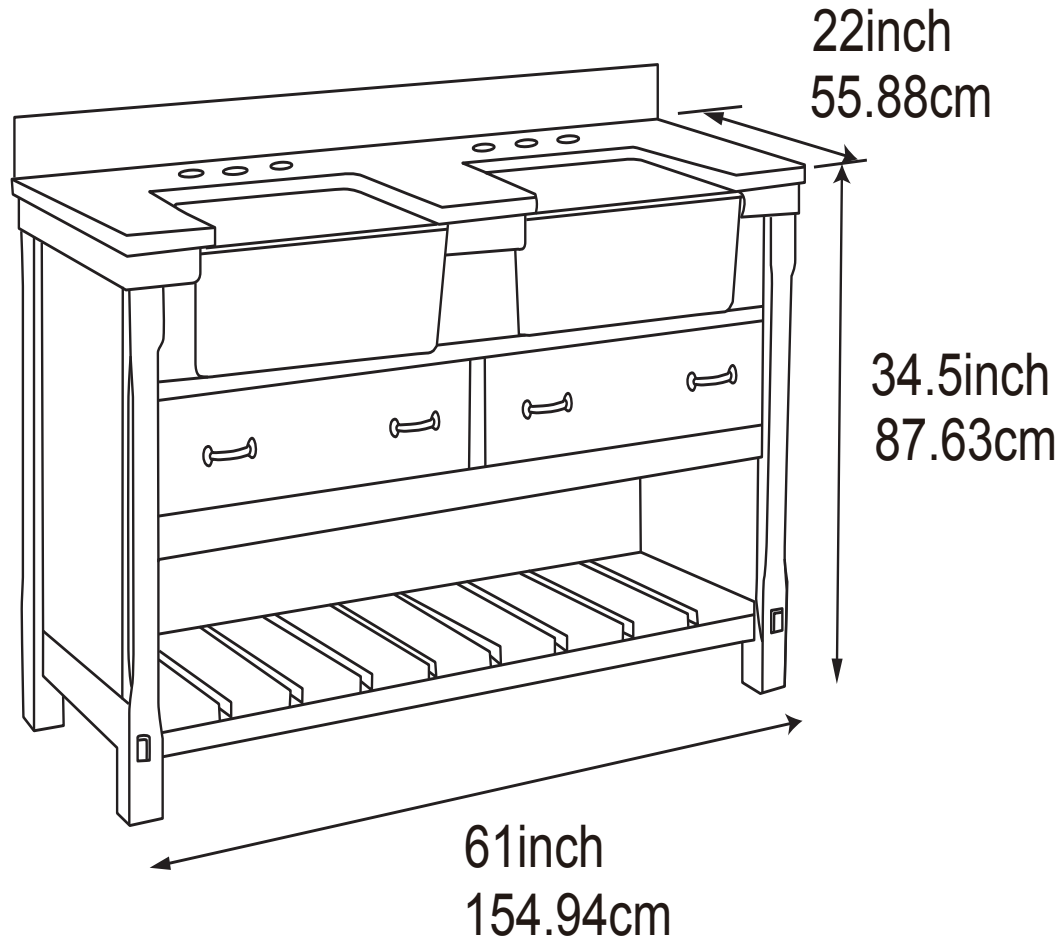

Diagrams with Dimensions

Specification:

1. Material: Plywood and Poplar.
2. Finish: Dove White/Navy Blue.
3. Hardware: Dove White, Matte Black finished (4 pcs);
Navy Blue, Antique Bronze finished(4 pcs).
4. Slides: Soft closing, Full extension guide(2 sets).
5. Doors: N/A.
6. Drawer Boxes: 2 drawers;
Poplar wood;
Clean color;
Dovetail.
7. Hinge: N/A.
8. Vanity top:
Material:Authentic Italian Carrara marble countertop.
Thickness: 1";
4-inch back splash included;
Pre-drilled 8-inch widespread faucet holes.
9. Sink: Drop in sink (2 pcs).
10. The tolerance is + / - 1/5".