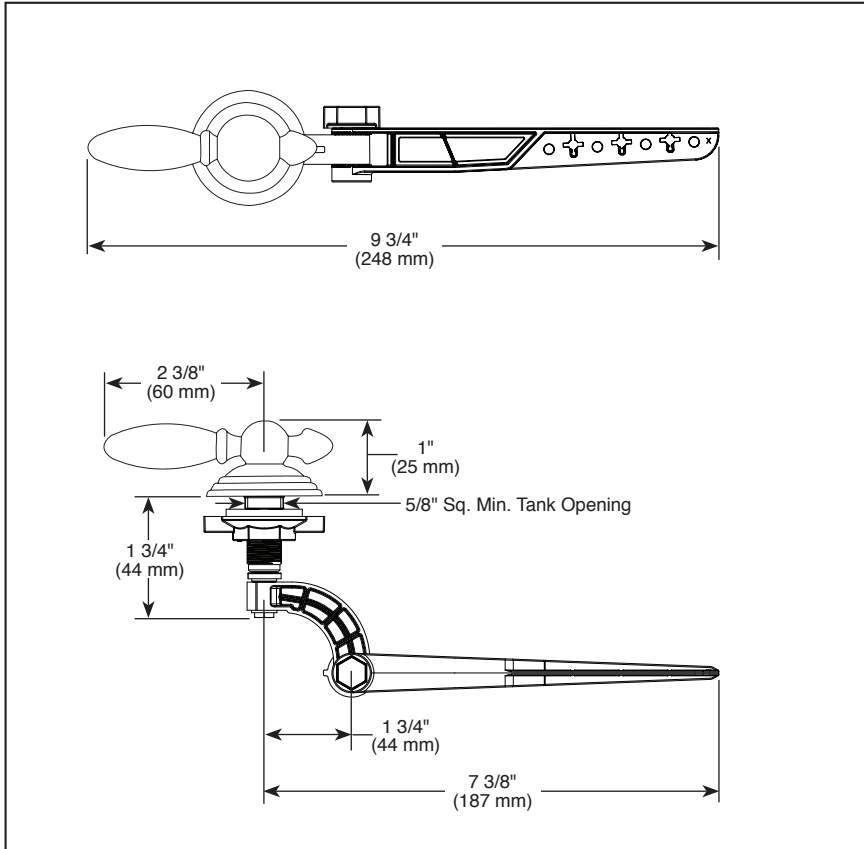

75060▲

Submitted Model No.: _____

Specific Features: _____

▲ Designate Proper Finish Suffix

see what Delta can doSM

ACCESSORIES

- Victorian[®] Bath Collection
- Universal Tank Lever

STANDARD SPECIFICATIONS:

- Installation instructions included with product
- Universal left front, left side, or right side mount tank lever

WARRANTY

- Lifetime Faucet and Finish Limited Warranty to the original consumer purchaser to be free from defects in material and workmanship.
- 5 Year Limited Warranty for usage in all industrial, commercial and business applications.