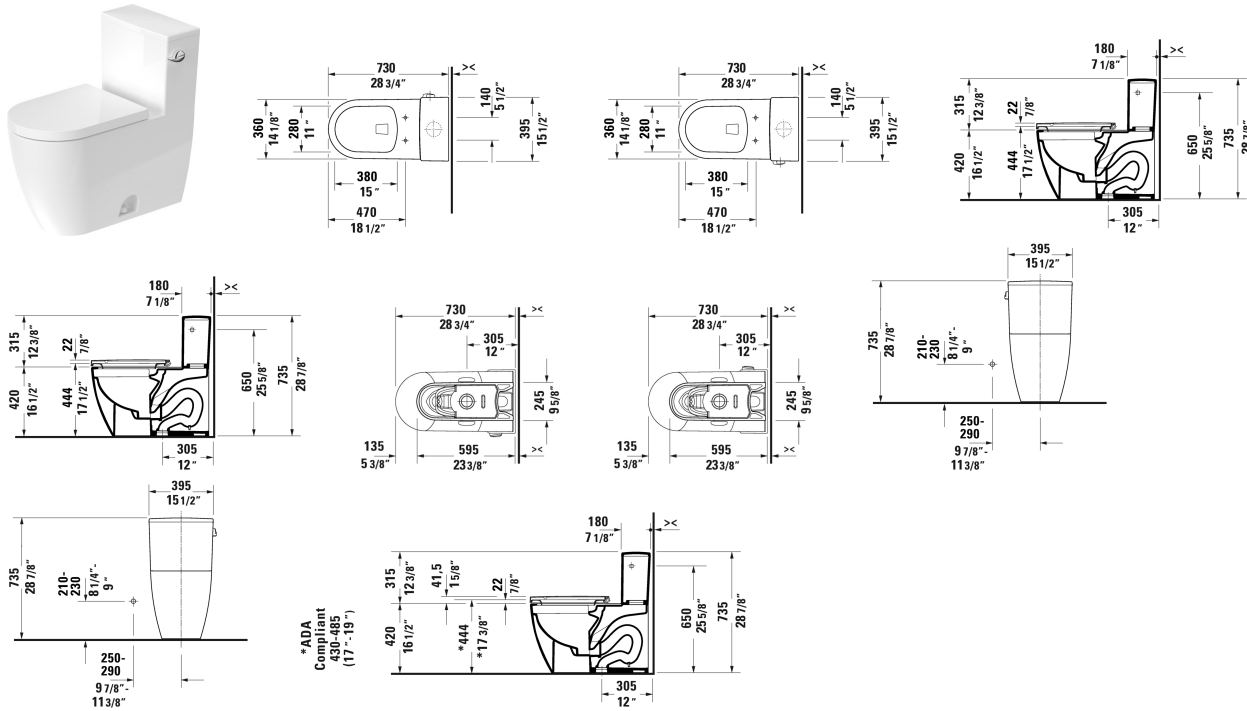

ME by Starck One-Piece toilet Duravit Rimless® & # 218501..02
 / 218501..82 / 218501..02 / 218501..82

< 14 1/8" Inch >

*ADA
Compliant
430-485
(17" - 19")

One-Piece toilet Duravit Rimless®	Dimension	Weight	Order number
rimless, syphonic, 12" rough-in, vertical outlet, cUPC® listed*			
Colors			
00 White 20 HygieneGlaze (an antibacterial ceramic glaze that provides almost indefinite effectiveness)			
Variant			
♣ 1.28 gpf, with single flush mechanism with side lever left	14 1/8" x 28 3/4 Inch	147.7 lb	218501..02
♣ 1.28 gpf, with single flush mechanism with side lever right	14 1/8" x 28 3/4 Inch	147.7 lb	218501..82
♣ 1.28 gpf, with single flush mechanism with side lever left	14 1/8" x 28 3/4 Inch	147.7 lb	218501..02
♣ 1.28 gpf, with single flush mechanism with side lever right	14 1/8" x 28 3/4 Inch	147.7 lb	218501..82
Infobox			
* Complies with following standards: ASME A112.19.2/CSA B45.1			
Sanitary ceramics with the special WonderGliss surface finish will remain clean and attractive-looking for a long time to come. When ordering WonderGliss please add a "1" as eleventh digit to the model number.			

ME by Starck One-Piece toilet Duravit Rimless®  # 218501..02
/ 218501..82 / 218501..02 / 218501..82

|< 14 1/8" Inch >|

Mounting set for One-Piece and Two-Piece toilets, outlet 3/8" - male thread, wall connection 1/2" - female thread, 1/2", North American version	17 3/4" Inch	1.1 lb	001417
Suitable products			
Toilet seat ring elongated, open front, hinges plastic, without slow close,			006431
Toilet seat ring elongated, open front, hinges plastic, with slow close,			006439
Toilet seat and cover elongated, hinges stainless steel, without slow close,			002021
Toilet seat and cover elongated, hinges stainless steel, removable, with slow close,			002029