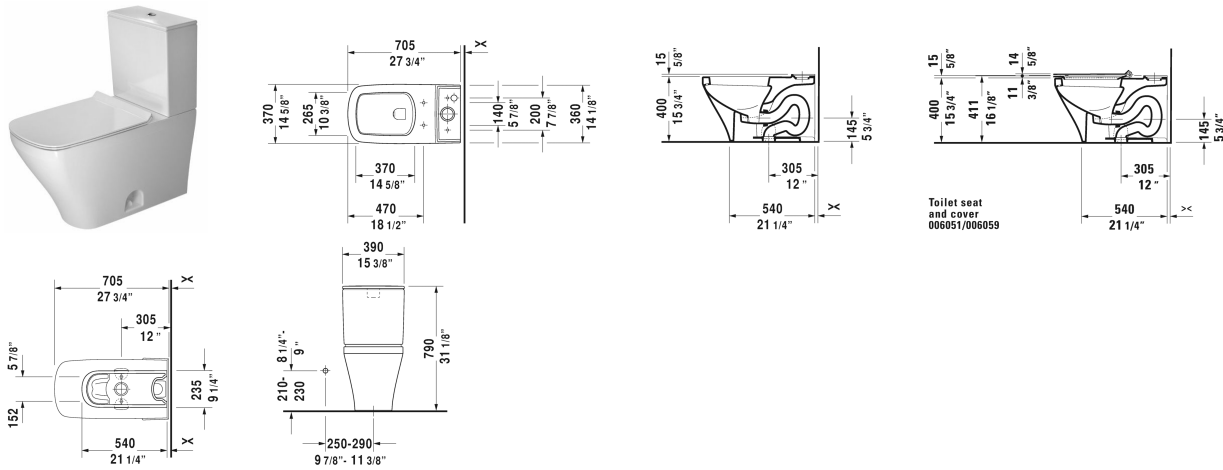

DuraStyle Toilet kit # D4052000

| < 15 3/8" Inch > |

Toilet kit	Dimension	Weight	Order number
Toilet bowl & Tank			
Colors			
00 White			
Variant			
	15 3/8" x 27 1/2" Inch	122 lb	D4052000
Suitable products			
Two-Piece toilet (without tank), syphonic, 12" rough-in, vertical outlet, cUPC® listed*, 14 1/8" x 27 1/2" Inch	14 1/8" x 27 1/2" Inch		216001
Tank for bottom left supply, cUPC® listed*, 15 3/8" x 6 3/4" Inch	15 3/8" x 6 3/4" Inch		093520

All drawings contain the necessary measurements which are subject to standard tolerances. They are stated in inch & mm and are non-binding. Exact measurements, in particular for customized installation scenarios, can only be taken from the finished ceramic piece.