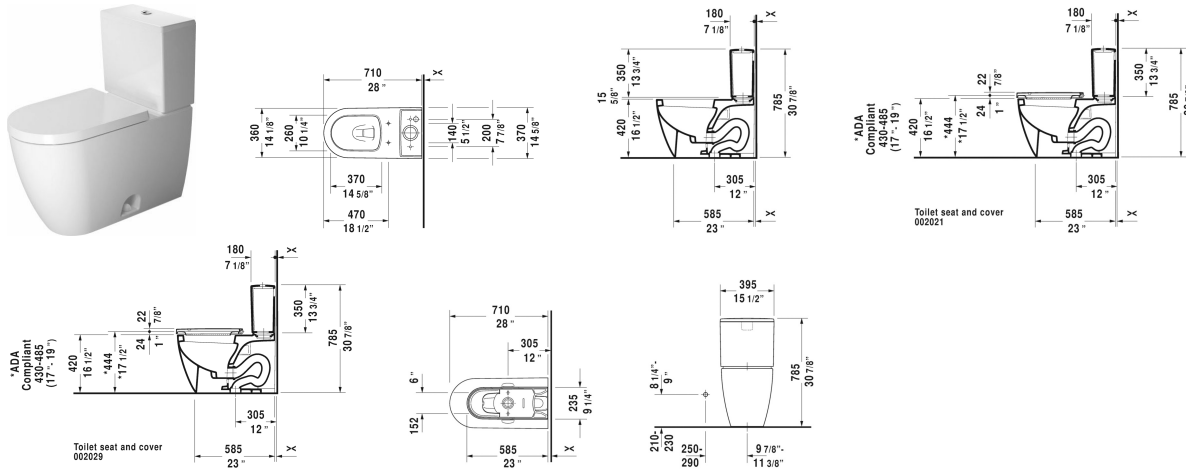

ME by Starck Toilet kit # D4201600

| < 15 3/8" Inch > |

Toilet kit	Dimension	Weight	Order number
Toilet bowl & Tank			
Colors			
00 White			
Variant			
	15 3/8" x 28" Inch	129.6 lb	D4201600
Suitable products			
Two-Piece toilet (without tank), syphonic, 12" rough-in, vertical outlet, cUPC® listed*, 14 1/8" x 28" Inch	14 1/8" x 28" Inch		217101
Tank for bottom left supply, 15 3/8" x 7 1/8" Inch	15 3/8" x 7 1/8" Inch		093820

All drawings contain the necessary measurements which are subject to standard tolerances. They are stated in inch & mm and are non-binding. Exact measurements, in particular for customized installation scenarios, can only be taken from the finished ceramic piece.