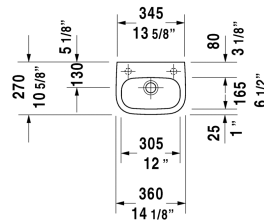

D-Code Handrinse basin # 07053600082 / 07053600092

| < 14 1/8" Inch > |

Handrinse basin	Dimension	Weight	Order number
with overflow, with faucet deck, underside fully glazed, hardware included, wall-mounted, 14 1/8" Inch			
Colors			
00 White			
Variant			
● faucet hole on right side	14 1/8" x 10 5/8" Inch	12.1 lb	07053600082
● faucet hole on left side	14 1/8" x 10 5/8" Inch	12.1 lb	07053600092
Infobox			
Mandatory in combination with a bottle trap			

All drawings contain the necessary measurements which are subject to standard tolerances. They are stated in inch & mm and are non-binding. Exact measurements, in particular for customized installation scenarios, can only be taken from the finished ceramic piece.