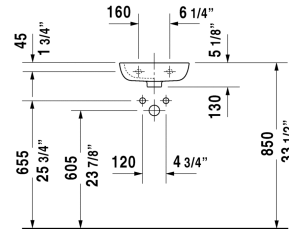

D-Code Handrinse basin # 07053600082 / 07053600092

| < 14 1/8" Inch > |

Handrinse basin	Dimension	Weight	Order number
with overflow, with faucet deck, underside fully glazed, hardware included, wall-mounted, 14 1/8" Inch			
Colors			
00 White			
Variant			
● faucet hole on right side	14 1/8" x 10 5/8" Inch	12.1 lb	07053600082
● faucet hole on left side	14 1/8" x 10 5/8" Inch	12.1 lb	07053600092
Infobox			
Mandatory in combination with a bottle trap			

All drawings contain the necessary measurements which are subject to standard tolerances. They are stated in inch & mm and are non-binding. Exact measurements, in particular for customized installation scenarios, can only be taken from the finished ceramic piece.