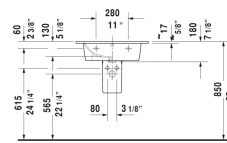

ME by Starck Furniture washbasin & # 233663..00 / 233663..30 / 233663..58 / 233663..60 / 233663..00 / 233663..30 / 233663..58 / 233663..60

| < 24 3/4" Inch > |

Furniture washbasin	Dimension	Weight	Order number
with overflow, with faucet deck, hardware included, wall-mounted, cUPC® listed*, 24 3/4" Inch			
Colors			
00 White 32 White Satin Matte			
Variant			
●	24 3/4" x 19 1/4" Inch	38.8 lb	233663..00
● ● ●	24 3/4" x 19 1/4" Inch	38.8 lb	233663..30
● ●	24 3/4" x 19 1/4" Inch	38.8 lb	233663..58
☒	24 3/4" x 19 1/4" Inch	38.8 lb	233663..60
●	24 3/4" x 19 1/4" Inch	38.8 lb	233663..00
● ● ●	24 3/4" x 19 1/4" Inch	38.8 lb	233663..30
● ●	24 3/4" x 19 1/4" Inch	38.8 lb	233663..58
☒	24 3/4" x 19 1/4" Inch	38.8 lb	233663..60
Infobox			
* Complies with following standards: ASME A112.19.2/CSA B45.1, Washbasin is not ADA compliant in combination with pedestal, siphon cover or metal console			
Sanitary ceramics with the special WonderGliss surface finish will remain clean and attractive-looking for a long time to come. When ordering WonderGliss please add a "1" as eleventh digit to the model number.			
Space-saving siphon	1 1/4" Inch	0.9 lb	005076
Suitable products