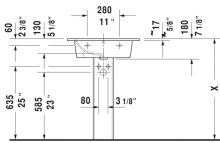

ME by Starck Furniture washbasin & # 233663..00 / 233663..30 / 233663..58 / 233663..60 / 233663..00 / 233663..30 / 233663..58 / 233663..60

| < 24 3/4" Inch > |

Furniture washbasin	Dimension	Weight	Order number
with overflow, with faucet deck, hardware included, wall-mounted, cUPC® listed*, 24 3/4" Inch			
Colors			
00 White 32 White Satin Matte			
Variant			
●	24 3/4" x 19 1/4" Inch	38.8 lb	233663..00
● ● ●	24 3/4" x 19 1/4" Inch	38.8 lb	233663..30
● ●	24 3/4" x 19 1/4" Inch	38.8 lb	233663..58
☒	24 3/4" x 19 1/4" Inch	38.8 lb	233663..60
●	24 3/4" x 19 1/4" Inch	38.8 lb	233663..00
● ● ●	24 3/4" x 19 1/4" Inch	38.8 lb	233663..30
● ●	24 3/4" x 19 1/4" Inch	38.8 lb	233663..58
☒	24 3/4" x 19 1/4" Inch	38.8 lb	233663..60
Infobox			
* Complies with following standards: ASME A112.19.2/CSA B45.1, Washbasin is not ADA compliant in combination with pedestal, siphon cover or metal console			
Sanitary ceramics with the special WonderGliss surface finish will remain clean and attractive-looking for a long time to come. When ordering WonderGliss please add a "1" as eleventh digit to the model number.			
Space-saving siphon	1 1/4" Inch	0.9 lb	005076
Suitable products