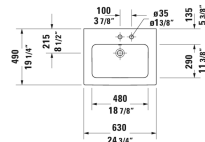

ME by Starck Furniture washbasin & # 233663..00 / 233663..30 / 233663..58 / 233663..60 / 233663..00 / 233663..30 / 233663..58 / 233663..60

| < 24 3/4" Inch > |

Furniture washbasin	Dimension	Weight	Order number
with overflow, with faucet deck, hardware included, wall-mounted, cUPC® listed*, 24 3/4" Inch			
Colors			
00 White 32 White Satin Matte			
Variant			
●	24 3/4" x 19 1/4" Inch	38.8 lb	233663..00
● ● ●	24 3/4" x 19 1/4" Inch	38.8 lb	233663..30
● ●	24 3/4" x 19 1/4" Inch	38.8 lb	233663..58
☒	24 3/4" x 19 1/4" Inch	38.8 lb	233663..60
●	24 3/4" x 19 1/4" Inch	38.8 lb	233663..00
● ● ●	24 3/4" x 19 1/4" Inch	38.8 lb	233663..30
● ●	24 3/4" x 19 1/4" Inch	38.8 lb	233663..58
☒	24 3/4" x 19 1/4" Inch	38.8 lb	233663..60
Infobox			
* Complies with following standards: ASME A112.19.2/CSA B45.1, Washbasin is not ADA compliant in combination with pedestal, siphon cover or metal console			
Sanitary ceramics with the special WonderGliss surface finish will remain clean and attractive-looking for a long time to come. When ordering WonderGliss please add a "1" as eleventh digit to the model number.			
Space-saving siphon	1 1/4" Inch	0.9 lb	005076
Suitable products