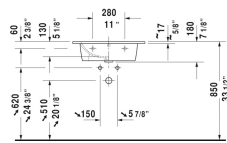

ME by Starck Furniture washbasin & # 233663..00 / 233663..30 / 233663..58 / 233663..60 / 233663..00 / 233663..30 / 233663..58 / 233663..60

| < 24 3/4" Inch > |

Furniture washbasin	Dimension	Weight	Order number
with overflow, with faucet deck, hardware included, wall-mounted, cUPC® listed*, 24 3/4" Inch			
Colors			
00 White 32 White Satin Matte			
Variant			
●	24 3/4" x 19 1/4" Inch	38.8 lb	233663..00
● ● ●	24 3/4" x 19 1/4" Inch	38.8 lb	233663..30
● ●	24 3/4" x 19 1/4" Inch	38.8 lb	233663..58
☒	24 3/4" x 19 1/4" Inch	38.8 lb	233663..60
●	24 3/4" x 19 1/4" Inch	38.8 lb	233663..00
● ● ●	24 3/4" x 19 1/4" Inch	38.8 lb	233663..30
● ●	24 3/4" x 19 1/4" Inch	38.8 lb	233663..58
☒	24 3/4" x 19 1/4" Inch	38.8 lb	233663..60
Infobox			
* Complies with following standards: ASME A112.19.2/CSA B45.1, Washbasin is not ADA compliant in combination with pedestal, siphon cover or metal console			
Sanitary ceramics with the special WonderGliss surface finish will remain clean and attractive-looking for a long time to come. When ordering WonderGliss please add a "1" as eleventh digit to the model number.			
Space-saving siphon	1 1/4" Inch	0.9 lb	005076
Suitable products