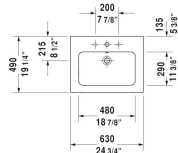

ME by Starck Furniture washbasin & # 233663..00 / 233663..30 / 233663..58 / 233663..60 / 233663..00 / 233663..30 / 233663..58 / 233663..60

| < 24 3/4" Inch > |

Furniture washbasin	Dimension	Weight	Order number
with overflow, with faucet deck, hardware included, wall-mounted, cUPC® listed*, 24 3/4" Inch			
Colors			
00 White 32 White Satin Matte			
Variant			
●	24 3/4" x 19 1/4" Inch	38.8 lb	233663..00
● ● ●	24 3/4" x 19 1/4" Inch	38.8 lb	233663..30
● ●	24 3/4" x 19 1/4" Inch	38.8 lb	233663..58
☒	24 3/4" x 19 1/4" Inch	38.8 lb	233663..60
●	24 3/4" x 19 1/4" Inch	38.8 lb	233663..00
● ● ●	24 3/4" x 19 1/4" Inch	38.8 lb	233663..30
● ●	24 3/4" x 19 1/4" Inch	38.8 lb	233663..58
☒	24 3/4" x 19 1/4" Inch	38.8 lb	233663..60
Infobox			
* Complies with following standards: ASME A112.19.2/CSA B45.1, Washbasin is not ADA compliant in combination with pedestal, siphon cover or metal console			
Sanitary ceramics with the special WonderGliss surface finish will remain clean and attractive-looking for a long time to come. When ordering WonderGliss please add a "1" as eleventh digit to the model number.			
Space-saving siphon	1 1/4" Inch	0.9 lb	005076
Suitable products