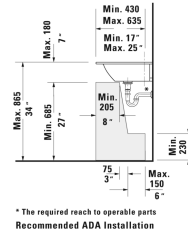

ME by Starck Furniture washbasin & # 233663..00 / 233663..30 / 233663..58 / 233663..60 / 233663..00 / 233663..30 / 233663..58 / 233663..60

| < 24 3/4" Inch > |

Furniture washbasin	Dimension	Weight	Order number
with overflow, with faucet deck, hardware included, wall-mounted, cUPC® listed*, 24 3/4" Inch			
Colors			
00 White 32 White Satin Matte			
Variant			
●	24 3/4" x 19 1/4" Inch	38.8 lb	233663..00
● ● ●	24 3/4" x 19 1/4" Inch	38.8 lb	233663..30
● ●	24 3/4" x 19 1/4" Inch	38.8 lb	233663..58
☒	24 3/4" x 19 1/4" Inch	38.8 lb	233663..60
●	24 3/4" x 19 1/4" Inch	38.8 lb	233663..00
● ● ●	24 3/4" x 19 1/4" Inch	38.8 lb	233663..30
● ●	24 3/4" x 19 1/4" Inch	38.8 lb	233663..58
☒	24 3/4" x 19 1/4" Inch	38.8 lb	233663..60
Infobox			
* Complies with following standards: ASME A112.19.2/CSA B45.1, Washbasin is not ADA compliant in combination with pedestal, siphon cover or metal console			
Sanitary ceramics with the special WonderGliss surface finish will remain clean and attractive-looking for a long time to come. When ordering WonderGliss please add a "1" as eleventh digit to the model number.			
Space-saving siphon	1 1/4" Inch	0.9 lb	005076
Suitable products