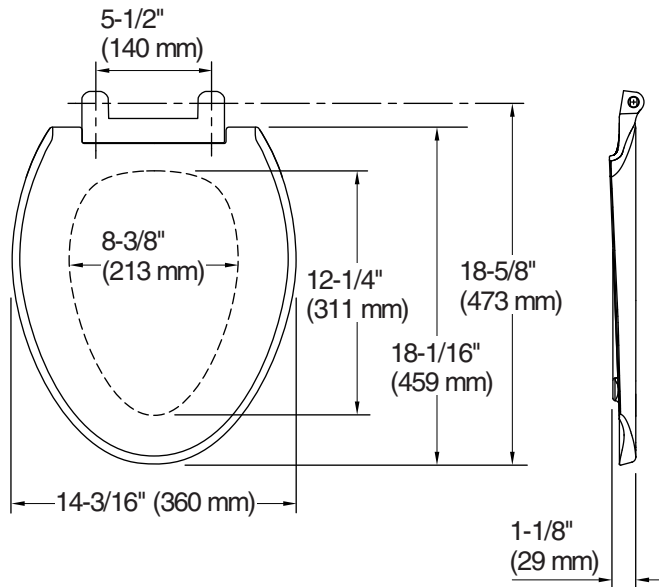

Adult Ring

Child Ring

Technical Information

All product dimensions are nominal.

Seat shape type: Elongated
Seat front type: Closed-front
Seat-mounting holes: 5-1/2" (140 mm)