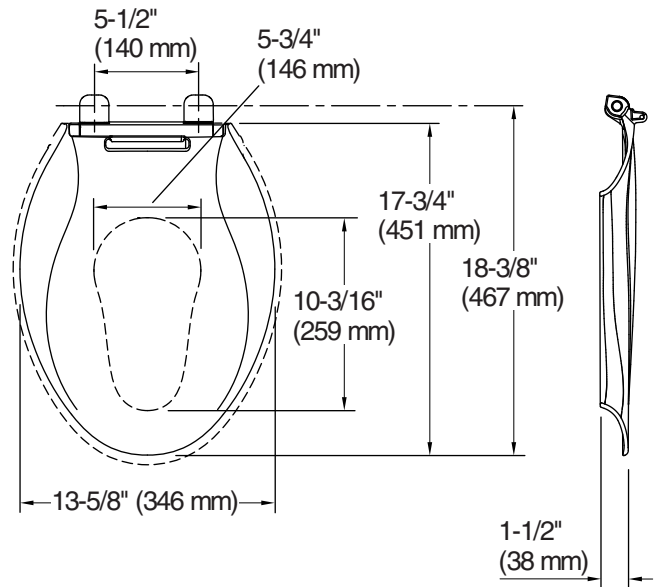

## Available Colors/Finishes

*Color tiles intended for reference only.*

Color	Code	Description
	0	White
	96	Biscuit

Adult Ring

Child Ring

### Technical Information

All product dimensions are nominal.

Seat shape type: Elongated  
 Seat front type: Closed-front  
 Seat-mounting holes: 5-1/2" (140 mm)