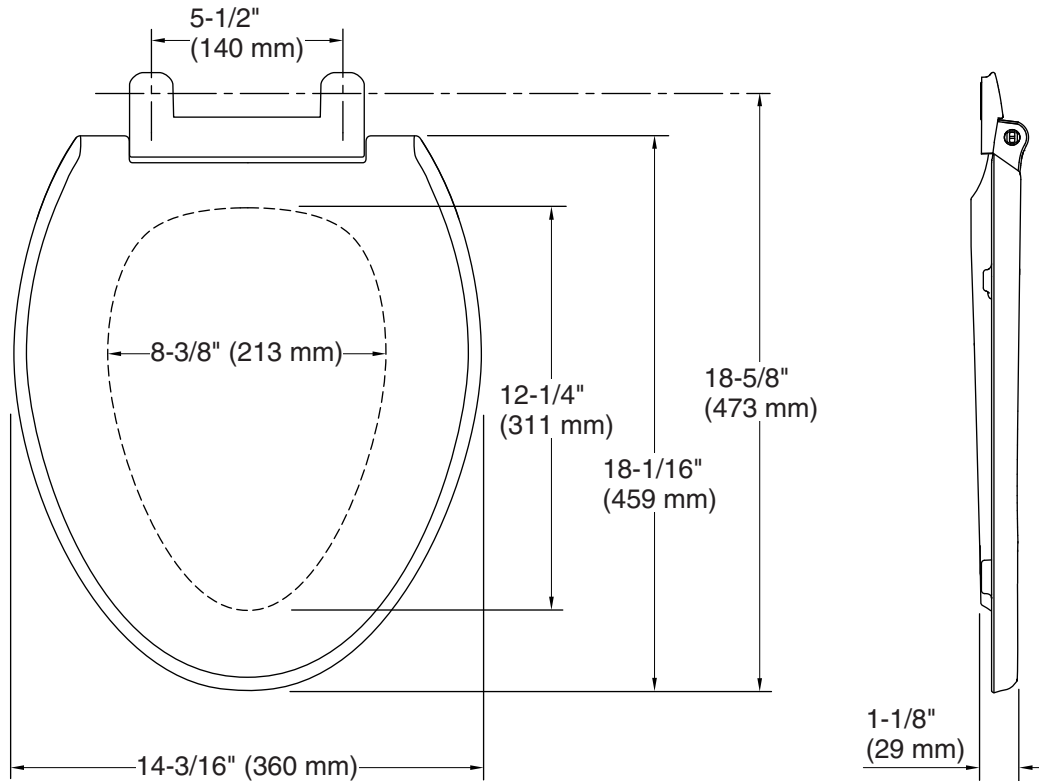

Color	Code	Description
	0	White
	96	Biscuit
	NY	Dune
	95	Ice™ Grey
	G9	Sandbar
	K4	Cashmere
	58	Thunder™ Grey
	7	Black Black™

Technical Information

All product dimensions are nominal.

Seat shape type: Elongated
Seat front type: Closed-front
Seat-mounting holes: 5-1/2" (140 mm)