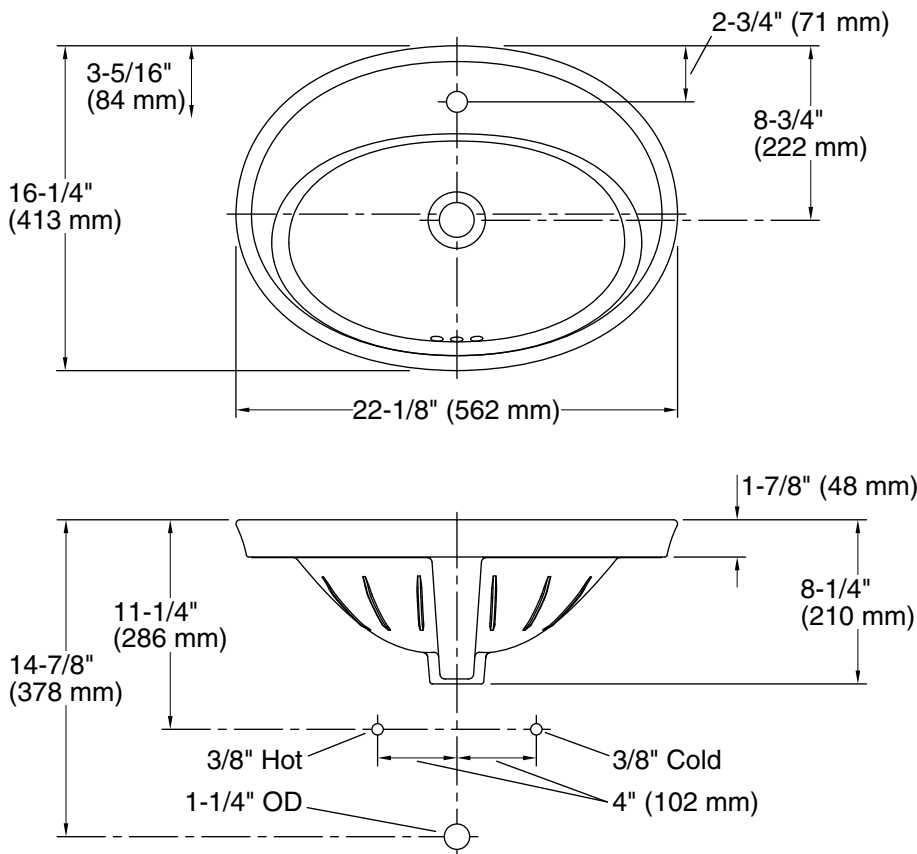

## Features

- Single faucet hole.
- Oval basin.
- Overflow drain.
- Coordinates with other products in the Serif collection.

## Technical Information

All product dimensions are nominal.

Bowl configuration:	Single
Installation:	Drop-in
Bowl area (Only):	Length: 16-7/8" (429 mm) Width: 10-1/8" (257 mm) Water depth: 4-7/8" (124 mm)
Number of deck holes:	1
Faucet hole(s):	1-3/8" (35 mm)
Drain hole:	1-3/4" (44 mm)
Template:	1014189-7, required, included