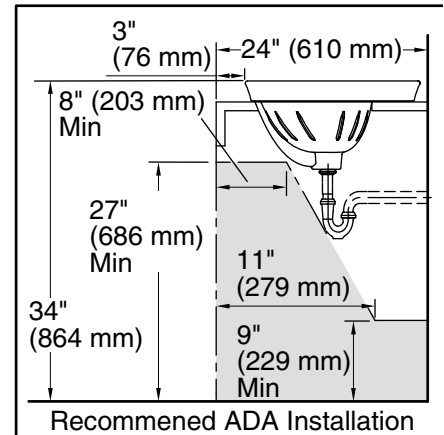

## Technical Information

All product dimensions are nominal.

Bowl configuration:	Single
Installation:	Drop-in
Bowl area (Only):	Length: 16-7/8" (429 mm) Width: 10-1/8" (257 mm) Water depth: 4-7/8" (124 mm)
Number of deck holes:	1
Faucet hole(s):	1-3/8" (35 mm)
Drain hole:	1-3/4" (44 mm)
Template:	1014189-7, required, included