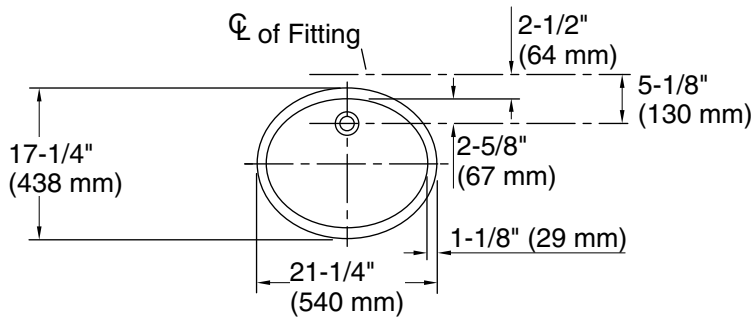

### Technical Information

All product dimensions are nominal.

Installation:	Under-mount
Bowl area:	Length: 19" (483 mm) Width: 15" (381 mm) Water depth: 4" (102 mm)
Drain hole:	1-3/4" (44 mm)
Template:	1018997-7, required, not included