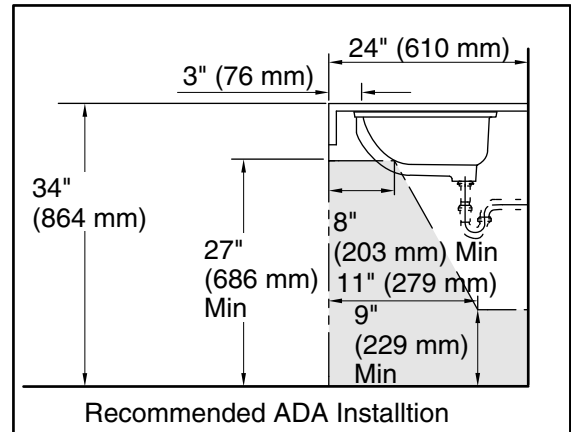

### Technical Information

All product dimensions are nominal.

Installation:	Under-mount
Bowl area:	Length: 19" (483 mm) Width: 15" (381 mm) Water depth: 4" (102 mm)
Drain hole:	1-3/4" (44 mm)
Template:	1018997-7, required, not included