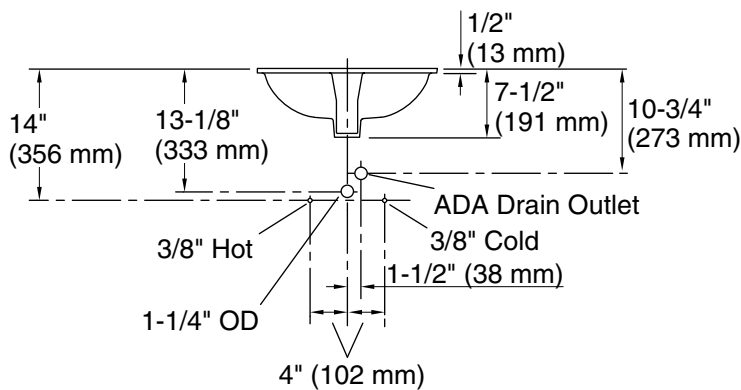

### Technical Information

All product dimensions are nominal.

Installation:	Under-mount
Bowl area:	Length: 19" (483 mm) Width: 15" (381 mm) Water depth: 4" (102 mm)
Drain hole:	1-3/4" (44 mm)
Template:	1018997-7, required, not included