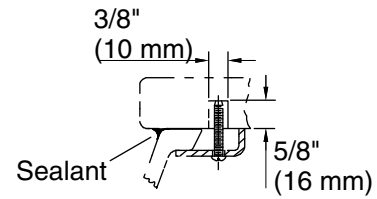

### Technical Information

All product dimensions are nominal.

Installation:	Under-mount
Bowl area:	Length: 19" (483 mm) Width: 15" (381 mm) Water depth: 4" (102 mm)
Drain hole:	1-3/4" (44 mm)
Template:	1018997-7, required, not included