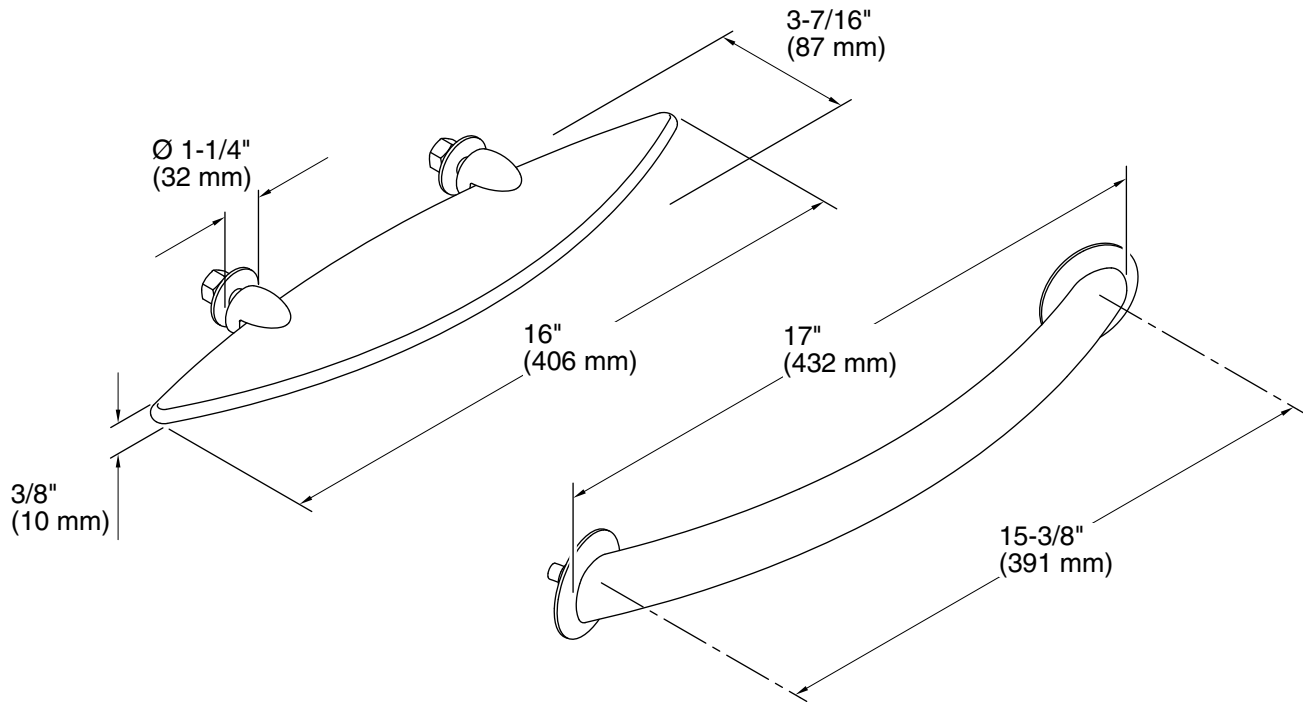

Features

- Includes tempered-glass shelf.
- Required for one-piece Sonata shower stalls, except K-1569.

Material

- Premium metal construction for durability and reliability.
- KOHLER finishes resist corrosion and tarnishing.

Technical Information

All product dimensions are nominal.

Material: Glass, Metal