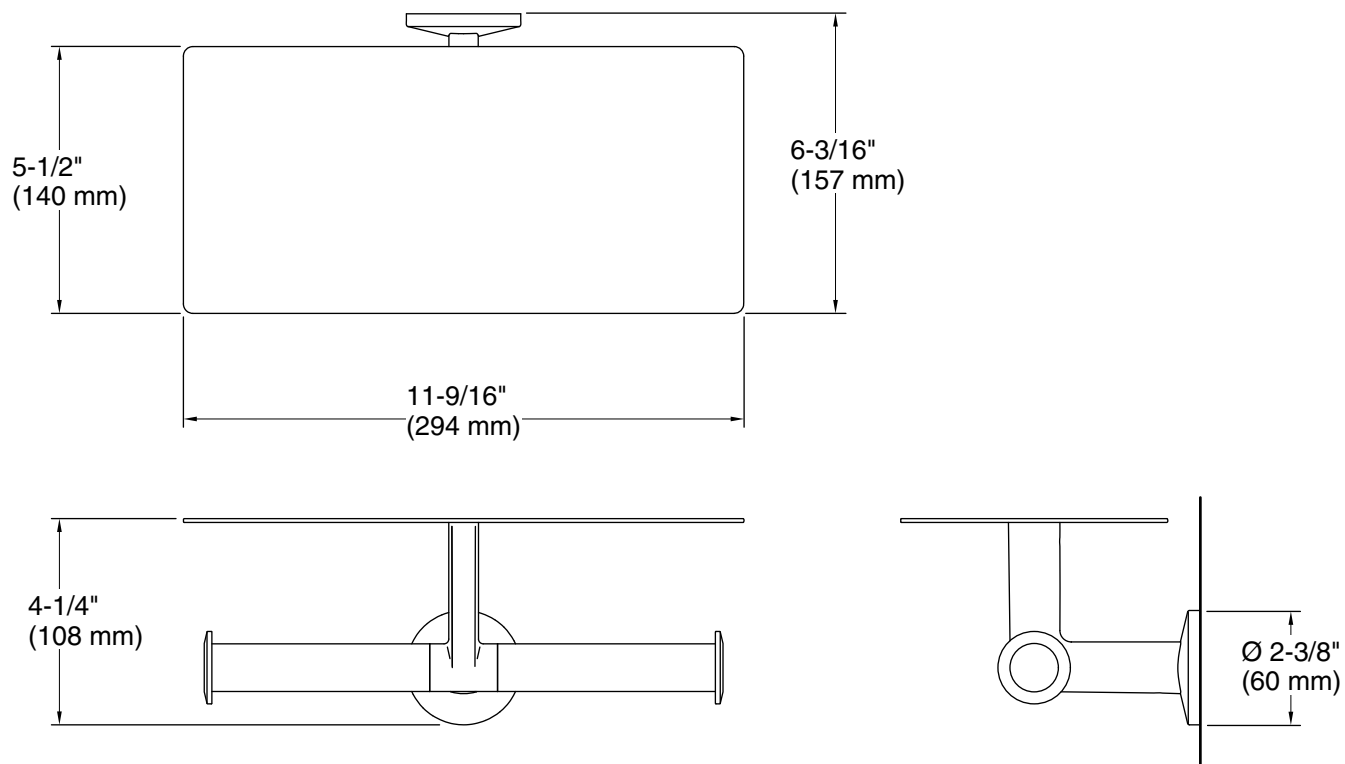

Technical Information

All product dimensions are nominal.

Material: Zinc, Brass

Notes

Install this product according to the installation instructions.

CAUTION: Risk of personal injury. Do not install these products in any area where they are likely to be used inadvertently as a grab bar or support bar. These products are not designed or intended for use as a grab bar or support bar.