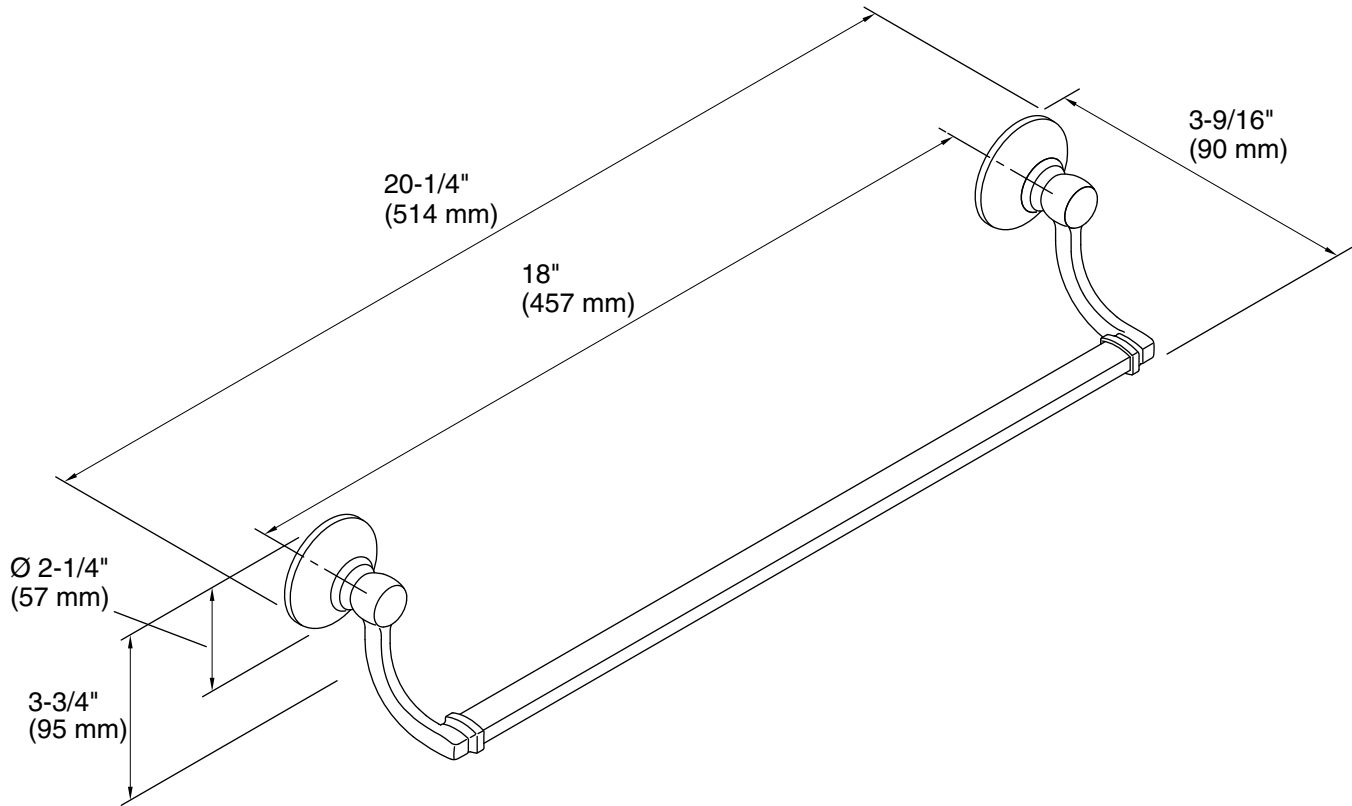

Technical Information

All product dimensions are nominal.

Material: Metal

Notes

Install this product according to the installation guide.

CAUTION: Risk of personal injury. Do not install these products in any area where they are likely to be used inadvertently as a grab bar or support bar. These products are not designed or intended for use as a grab bar or support bar.