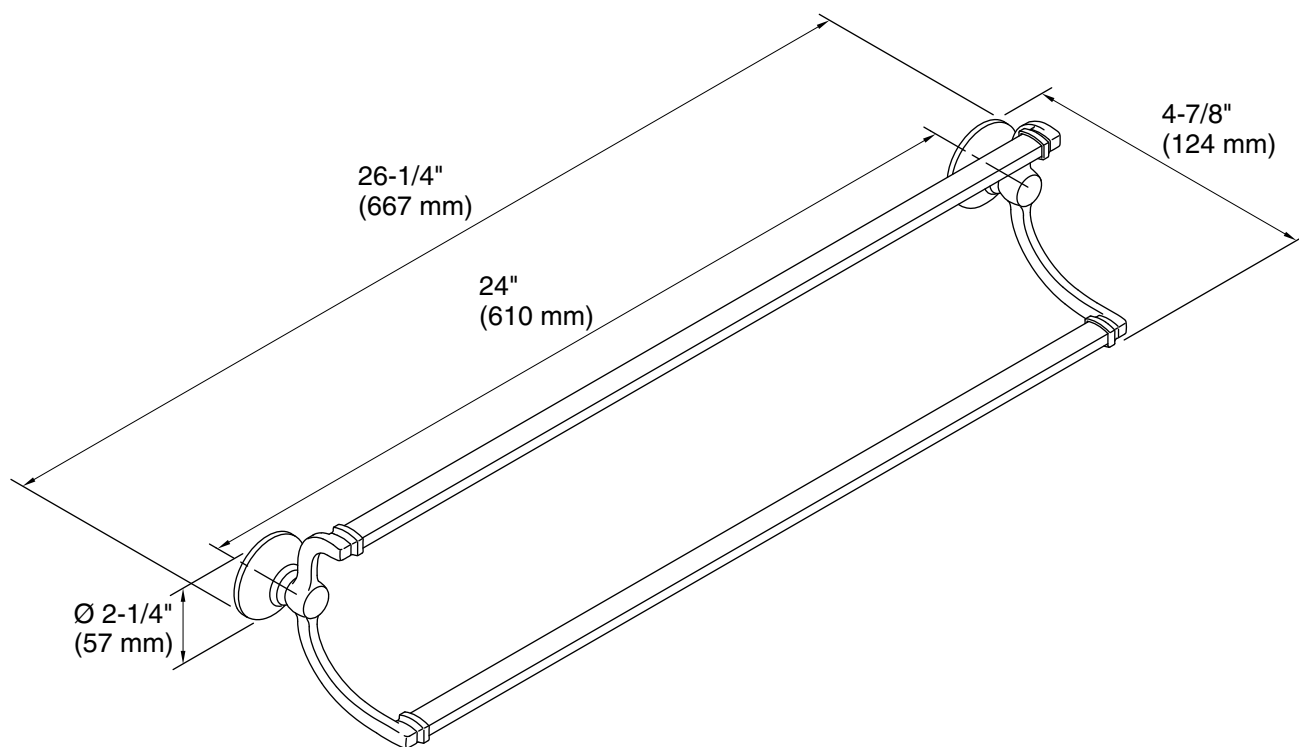

Technical Information

All product dimensions are nominal.

Material: Metal

Notes

Install this product according to the installation guide.

CAUTION: Risk of personal injury. Do not install these products in any area where they are likely to be used inadvertently as a grab bar or support bar. These products are not designed or intended for use as a grab bar or support bar.