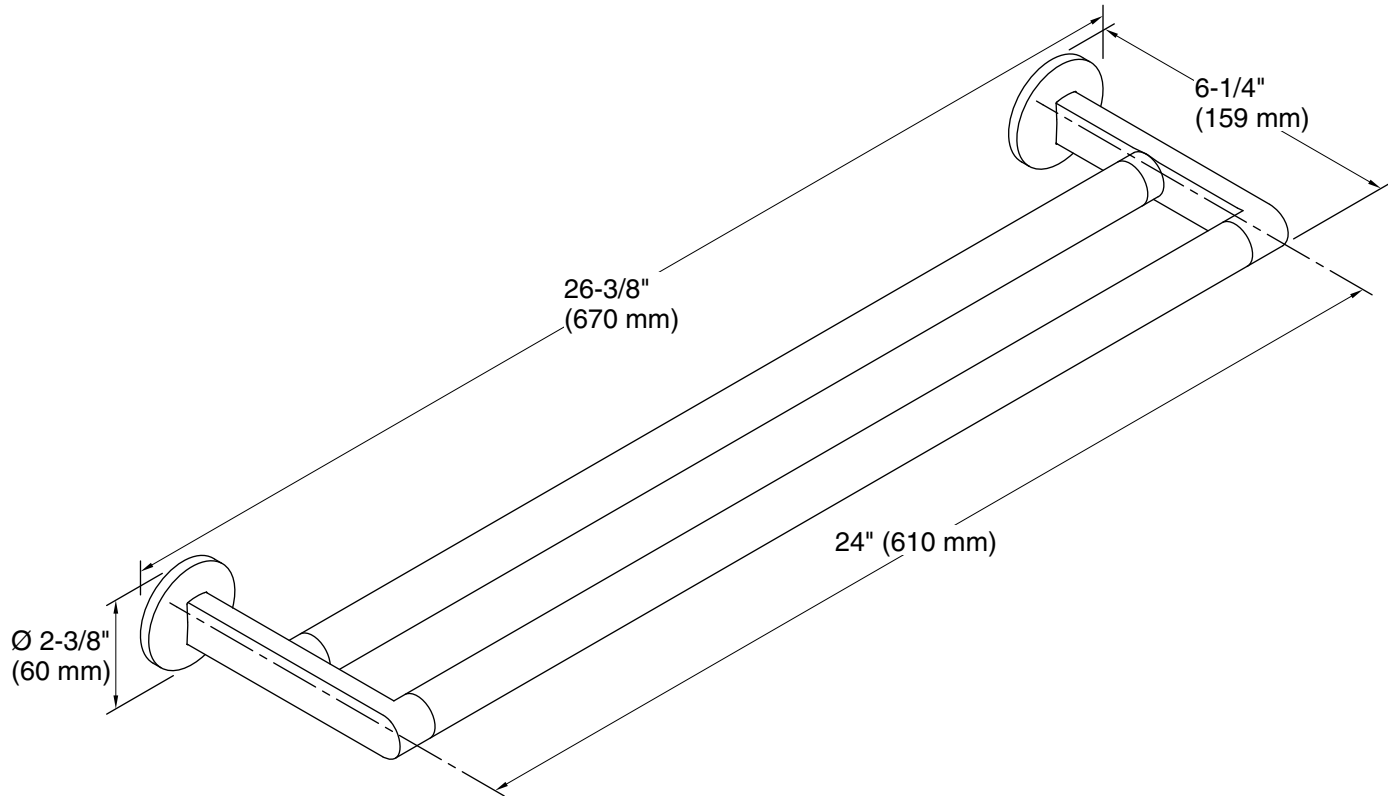

Components™

24" Double Towel Bar

K-78375

Features

- Double bar provides additional towel storage.
- Coordinates with Components faucets, accessories, and showering components to complete your bathroom.

Material

Technical Information

All product dimensions are nominal.

Material: Zinc, Brass

Notes

Install this product according to the installation instructions.

CAUTION: Risk of personal injury. Do not install these products in any area where they are likely to be used inadvertently as a grab bar or support bar. These products are not designed or intended for use as a grab bar or support bar.