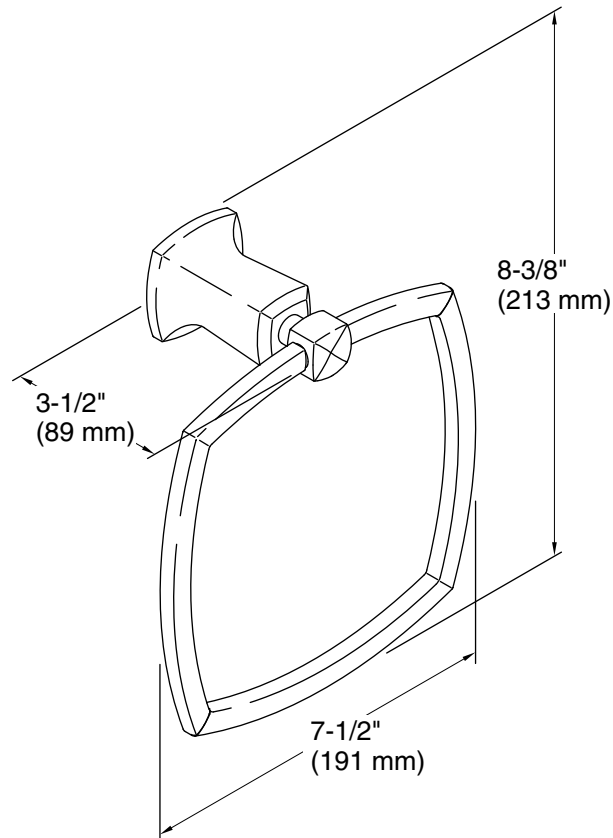

Technical Information

All product dimensions are nominal.

Material: Metal

Notes

Install this product according to the installation guide.

CAUTION: Risk of personal injury. Do not install these products in any area where they are likely to be used inadvertently as a grab bar or support bar. These products are not designed or intended for use as a grab bar or support bar.