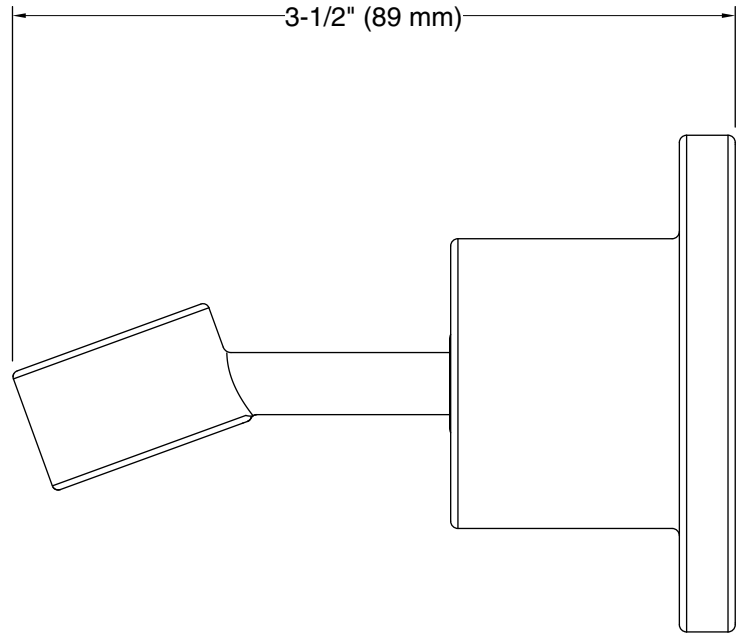

Features

- Handshower holder pivots and rotates to position handshower at desired angle.
- Coordinates with Purist® and Stillness® faucets and accessories.

Material

- Brass.
- KOHLER finishes resist corrosion and tarnishing.

Technical Information

All product dimensions are nominal.

Material: Brass

Notes

Install this product according to the installation guide.