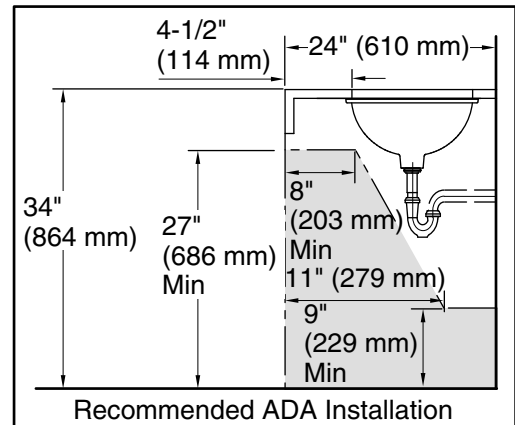

Color Code Description

	0	White
---	---	-------

Sartorial™ Herringbone Caxton® Oval

Undermount bathroom sink

K-14218-HD1

Technical Information

All product dimensions are nominal.

- Bowl configuration: Single
- Installation: Under-mount
- Bowl area (Only):
 - Length: 17" (432 mm)
 - Width: 14" (356 mm)
 - Water depth: 6-3/8" (162 mm)
- Drain hole: 1-3/4" (44 mm)
- Template: 1151011-7, required, included