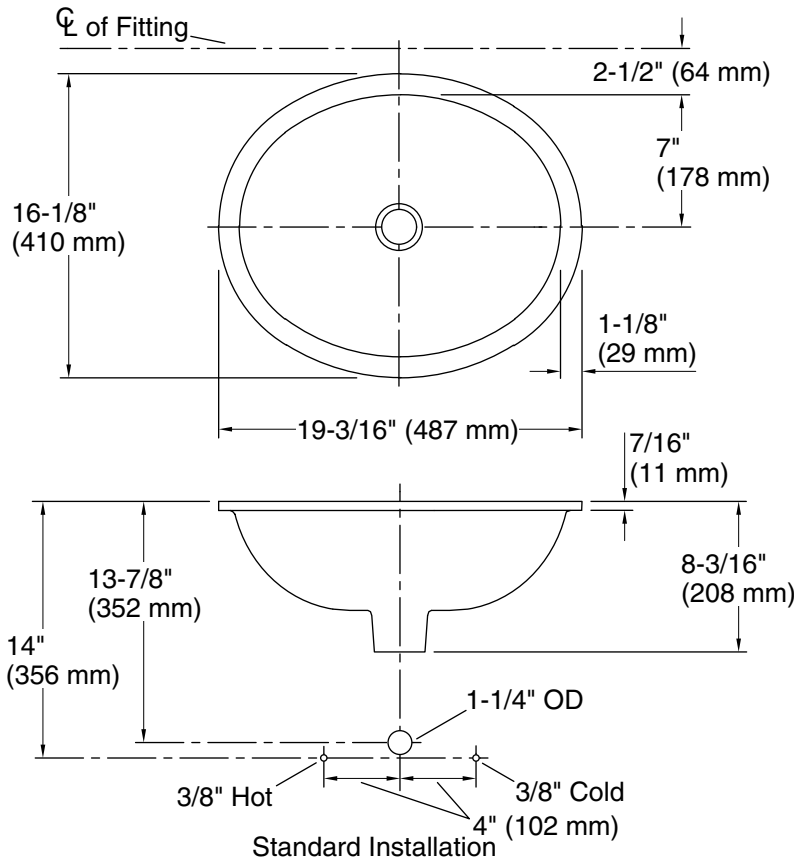

Color Code Description

	0	White
---	---	-------

Sartorial™ Herringbone Caxton® Oval

Undermount bathroom sink

K-14218-HD1

Technical Information

All product dimensions are nominal.

- Bowl configuration: Single
- Installation: Under-mount
- Bowl area (Only):
 - Length: 17" (432 mm)
 - Width: 14" (356 mm)
 - Water depth: 6-3/8" (162 mm)
- Drain hole: 1-3/4" (44 mm)
- Template: 1151011-7, required, included