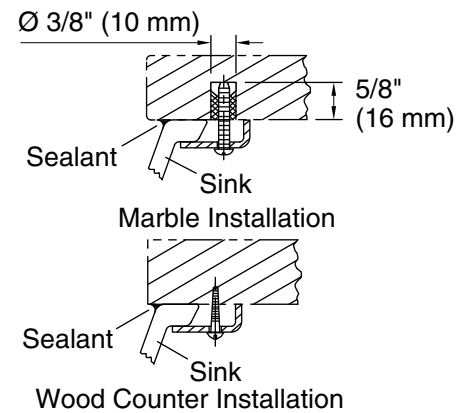

Color Code Description

	0	White
---	---	-------

Sartorial™ Herringbone Caxton® Oval

Undermount bathroom sink

K-14218-HD1

Technical Information

All product dimensions are nominal.

- Bowl configuration: Single
- Installation: Under-mount
- Bowl area (Only):
 - Length: 17" (432 mm)
 - Width: 14" (356 mm)
 - Water depth: 6-3/8" (162 mm)
- Drain hole: 1-3/4" (44 mm)
- Template: 1151011-7, required, included