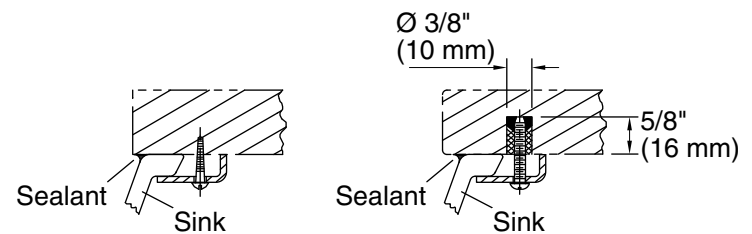

Recommended ADA Installation

Wood Counter Installation

Marble Installation

Technical Information

All product dimensions are nominal.

Bowl configuration: Single

Installation: Under-mount

Bowl area (Only): Diameter: 13-3/4" (349 mm)
Water depth: 5" (127 mm)

Drain hole: 1-3/4" (44 mm)

Template: 1035896-7, required, not included

Notes

Install this product according to the installation instructions.

NOTICE: Countertop manufacturer or cutter must use the current product template available at www.kohler.com, or by calling 1-800-4KOHLER. Kohler Co. is not responsible for cutout errors when the incorrect cutout template is used.

ADA, CSA B651 compliant when installed to the specific requirements of these regulations.