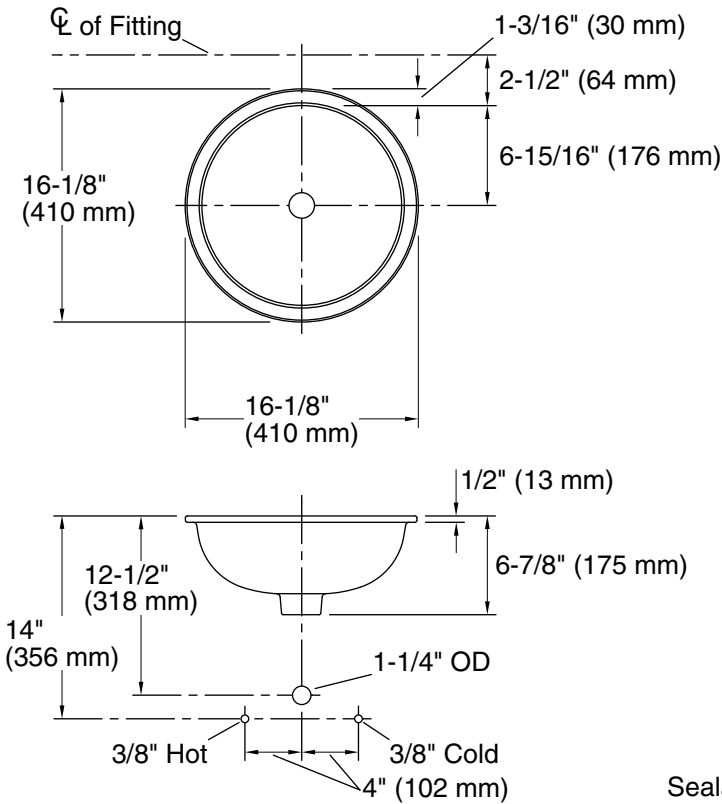

Wood Counter Installation

Standard Installation