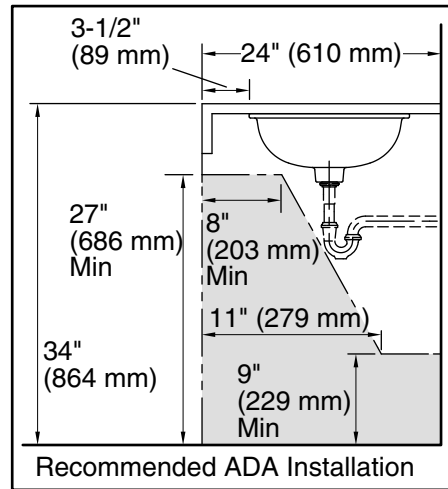

Technical Information

All product dimensions are nominal.

Bowl configuration: Single

Installation: Under-mount

Bowl area (Only): Diameter: 13-3/4" (349 mm)
Water depth: 5" (127 mm)

Drain hole: 1-3/4" (44 mm)

Template: 1035896-7, required, not included

Notes

Install this product according to the installation instructions.

NOTICE: Countertop manufacturer or cutter must use the current product template available at www.kohler.com, or by calling 1-800-4KOHLER. Kohler Co. is not responsible for cutout errors when the incorrect cutout template is used.

ADA, CSA B651 compliant when installed to the specific requirements of these regulations.