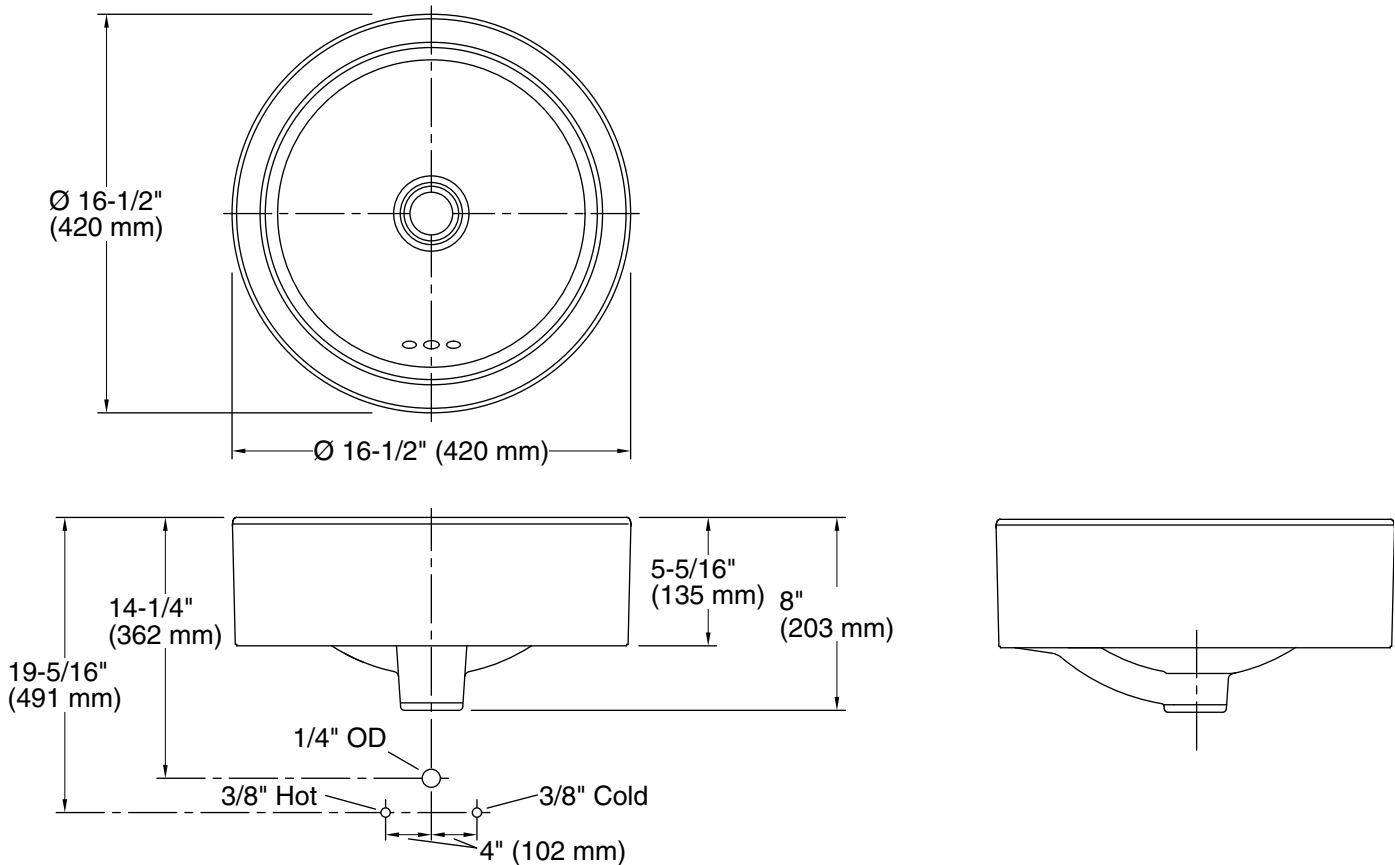

Technical Information

All product dimensions are nominal.

Bowl configuration:	Single
Installation:	Vessel
Bowl area:	Diameter: 15-1/2" (394 mm) Water depth: 5-3/4" (146 mm)
Drain hole:	1-3/4" (44 mm)
Template:	1144643-7, required, included

Notes

Install this product according to the installation instructions.

Choose a faucet that will provide adequate clearance and will direct the water stream to the center of the bathroom sink.

Spout must be mounted high enough to clear 5-5/16" (135 mm) rim height and provide a 1" (25 mm) min air gap per ASME A112.1.2.

NOTICE: Countertop manufacturer or cutter must use the cut-out template provided with the product, or a current one provided by Kohler Co. (call 1-800-4KOHLER). Kohler Co. is not responsible for cutout errors when incorrect cut-out template is used.

Product rests on a countertop. Consider height of product when designing installation.