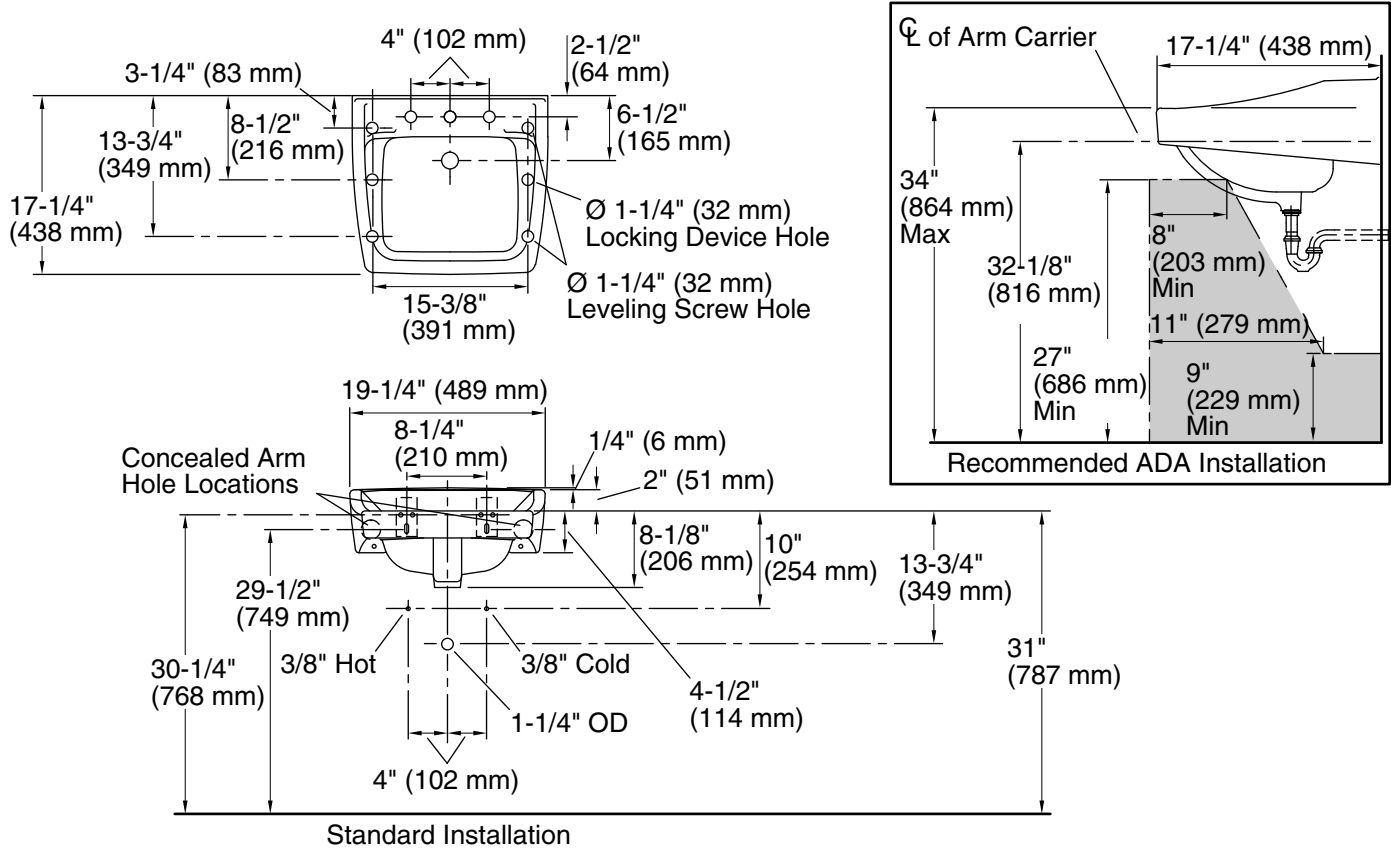

Features

- Made from premium materials that withstand high-volume usage.
- 19-1/4" L x 17-1/4" W.
- Faucet not included.
- Ledge-back.
- Includes wall hanger.

Material

- Vitreous china.

Installation

- Wall-mount.
- Drilled for concealed arm carrier installation.

Technical Information

All product dimensions are nominal.

Bowl configuration:	Single
Installation:	Wall-mount
Bowl area (Only):	Length: 14" (356 mm) Width: 11" (279 mm) With overflow: Yes Water depth: 4-7/16" (113 mm)
With overflow:	Yes
Number of deck holes:	3
Faucet hole spacing:	8" (203 mm)
Faucet hole(s):	1-3/8" (35 mm)
Drain hole:	1-3/4" (44 mm)