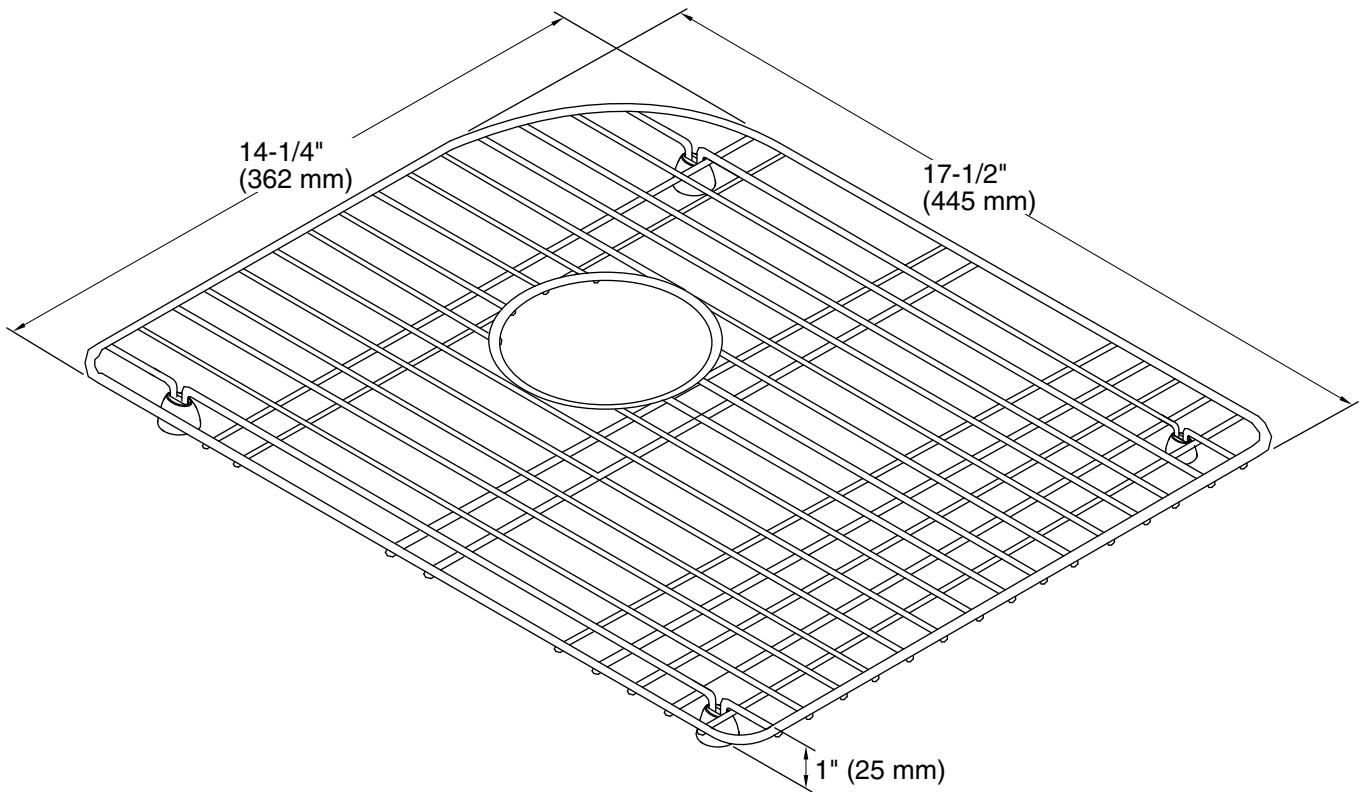

Features

- Fits in the left bowl of the K-5948 Efficiency kitchen sink.
- Helps protect sink surface from daily wear.
- Dishwasher-safe.
- Rubber feet provide added protection.

Material

- Durable stainless steel construction.

Color	Code	Description
	ST	Stainless Steel
	0	White
	47	Almond

Technical Information

All product dimensions are nominal.

Material: Steel