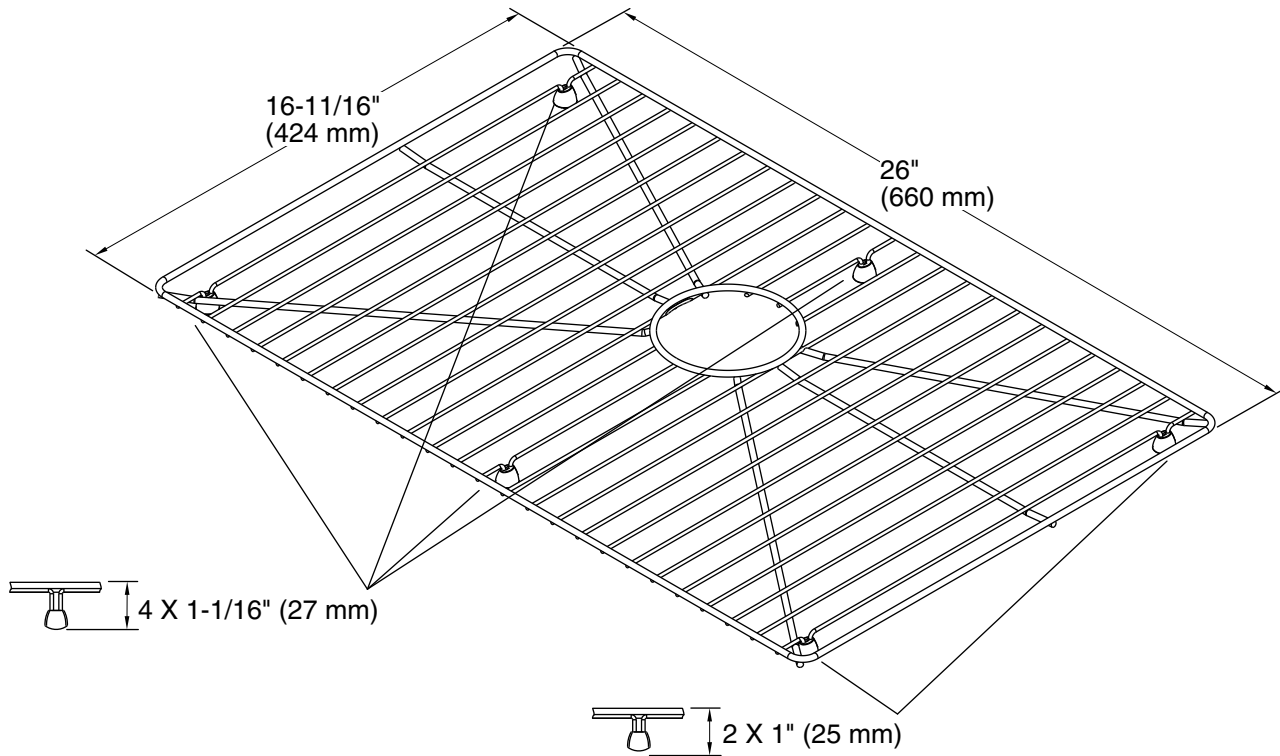

Technical Information

All product dimensions are nominal.

Material: Stainless Steel