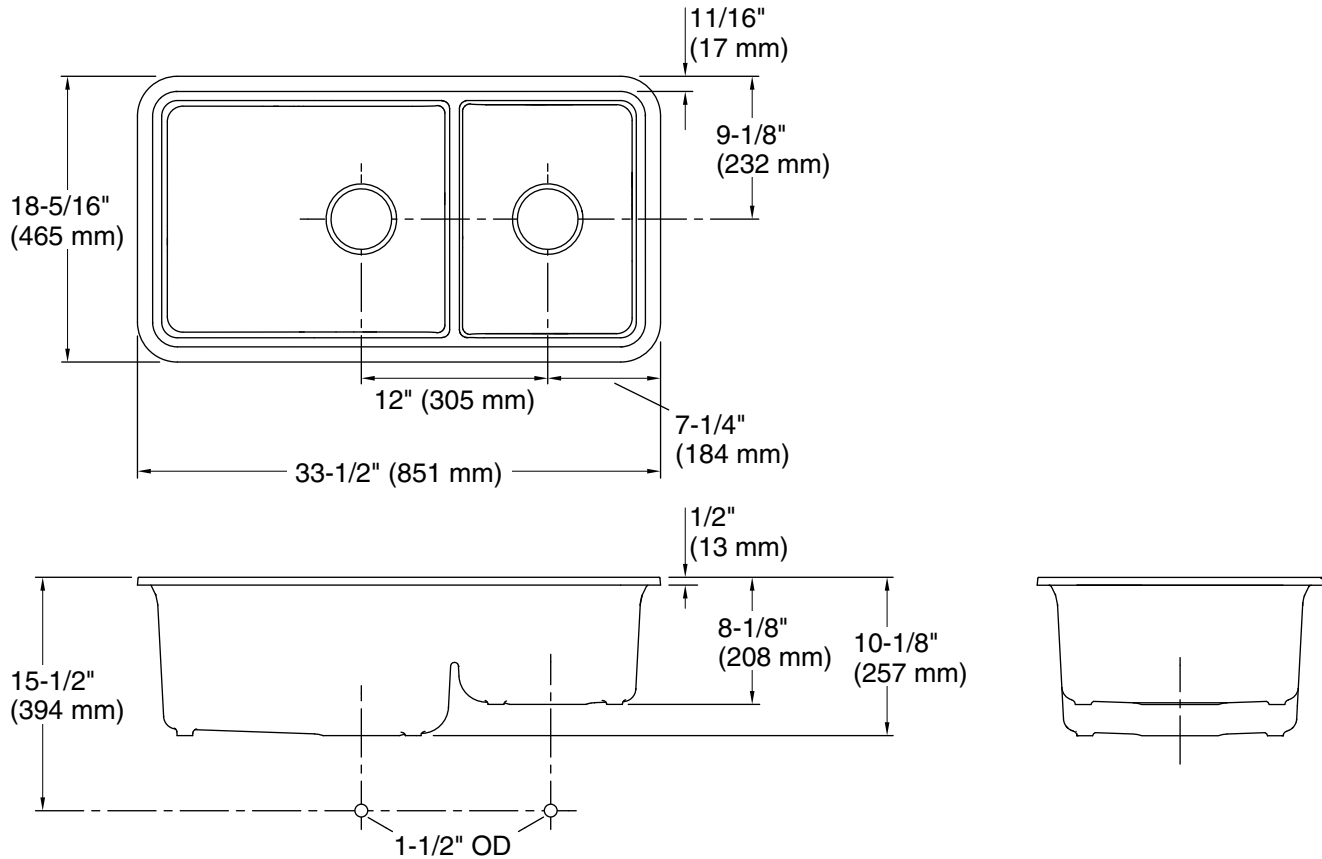

## Features

- 36" minimum base cabinet width.
- Large/medium bowls.
- Versatile design allows large basin to be installed on the right or left.
- Large basin is 9½" deep (241 mm); small basin is 7½" (191 mm) deep.
- Slim divide creates more space while allowing you to completely submerge pots and pans.
- Offset drain increases workspace in the sink.
- Includes K-5655 sink rack.
- Includes cutout templates and installation clips.
- Matte finish offers rich, dimensional color.

## Technical Information

All product dimensions are nominal.

Bowl configuration: Off-set Large/small

Installation: Under-mount

Min. base cabinet width: 36" (914 mm)

Bowl area (Left): Length: 18-7/16" (468 mm)  
Width: 15-3/16" (386 mm)  
Bowl depth: 9-1/2" (241 mm)  
Water depth: 9-1/2" (241 mm)

Bowl area (Right): Length: 11-5/16" (288 mm)  
Width: 15-3/16" (386 mm)  
Bowl depth: 7-1/2" (191 mm)  
Water depth: 7-1/2" (191 mm)

Drain hole: 3-7/8" (98 mm)

Template: 1256394-7, required, included