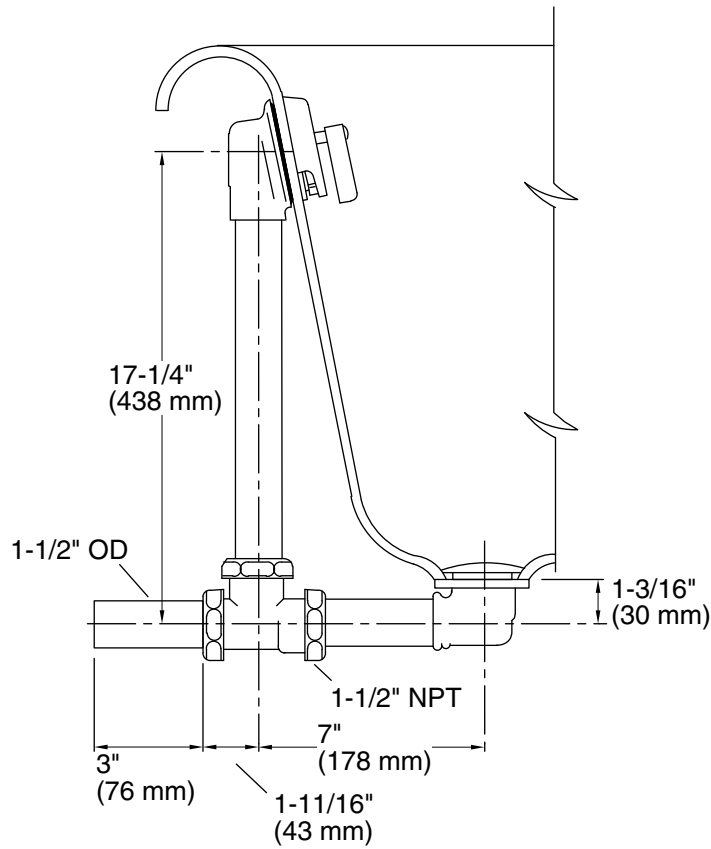

Features

- Brass tailpiece.
- For use with Artifacts™ freestanding baths.
- Includes brass tee, pipe, and pop-up drain.

Material

- 17-gauge brass construction.
- KOHLER finishes resist corrosion and tarnishing.

Installation

- Above- or through-floor installation.

Recommended Products/Accessories

K-21000-B 66-1/8" x 32-1/2" freestanding bath w/ Biscuit exterior
K-21000-P5 66-1/8" freestanding bath w/Iron Black exterior
K-21000-P5D 66-1/8" x 32-1/2" freestanding bath
K-21000-W 66-1/8" x 32-1/2" freestanding bath w/ White exterior
K-23726 Drain treatment
K-23723 Faucet cleaner

Included Components

Additional Components:
Brass tee pipe

Codes/Standards

ASME A112.18.2/CSA B125.2

KOHLER® One-Year Limited Warranty

See website for detailed warranty information.

Available Colors/Finishes

Technical Information

All product dimensions are nominal.

Drain included: Yes

Notes

Install this product according to the installation guide.