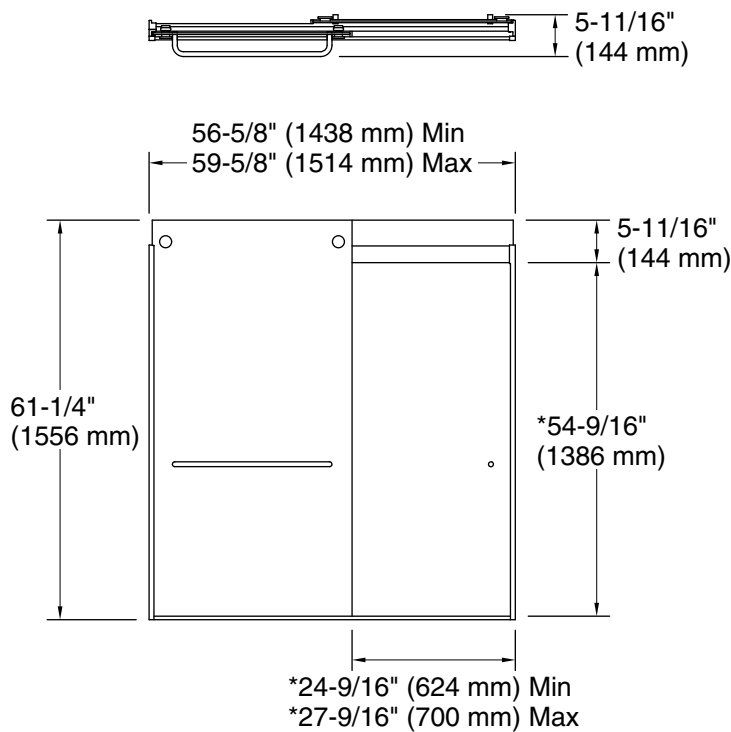

### Material

- Frameless, 5/16" (8mm) thick Crystal Clear tempered glass.

## Technical Information

All product dimensions are nominal.

|                            |                       |
|----------------------------|-----------------------|
| Installation type:         | For bath installation |
| Opening style:             | Sliding/Bypass        |
| Opening Width - Min:       | 56-5/8" (1438 mm)     |
| Opening Width - Max:       | 59-5/8" (1514 mm)     |
| Walk-through - Min:        | 24-9/16" (624 mm)     |
| Walk-through - Max:        | 27-9/16" (700 mm)     |
| Base-To-Wall Radius - Max: | 1/2" (13 mm)          |
| Glass thickness:           | 5/16" (8 mm)          |
| Glass coating:             | CleanCoat®            |

## Notes

Install this product according to the installation guide.

The vertical opening should be a minimum of 64-1/2" (1638 mm) to allow for installation clearance.