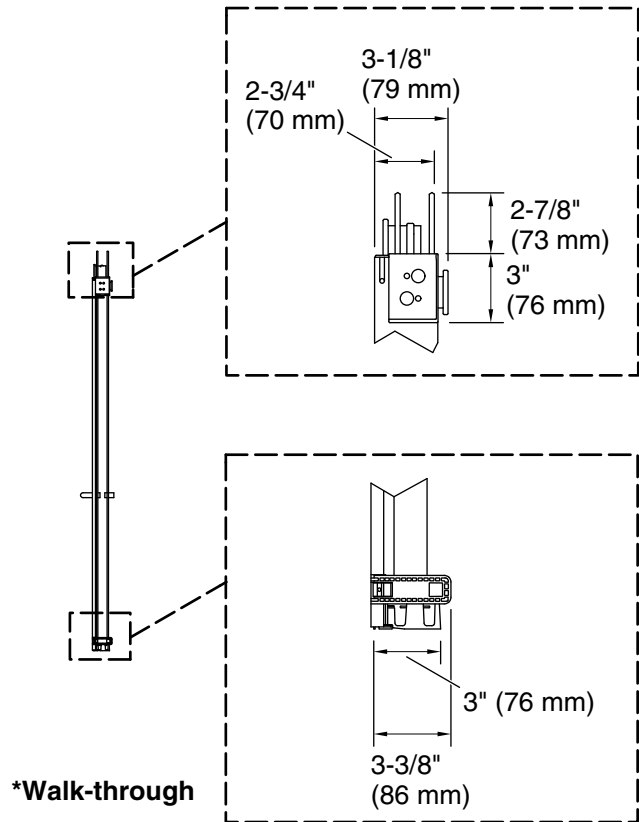

### Material

- Frameless, 5/16" (8mm) thick Crystal Clear tempered glass.

## Technical Information

All product dimensions are nominal.

|                            |                       |
|----------------------------|-----------------------|
| Installation type:         | For bath installation |
| Opening style:             | Sliding/Bypass        |
| Opening Width - Min:       | 56-5/8" (1438 mm)     |
| Opening Width - Max:       | 59-5/8" (1514 mm)     |
| Walk-through - Min:        | 24-9/16" (624 mm)     |
| Walk-through - Max:        | 27-9/16" (700 mm)     |
| Base-To-Wall Radius - Max: | 1/2" (13 mm)          |
| Glass thickness:           | 5/16" (8 mm)          |
| Glass coating:             | CleanCoat®            |

## Notes

Install this product according to the installation guide.

The vertical opening should be a minimum of 64-1/2" (1638 mm) to allow for installation clearance.