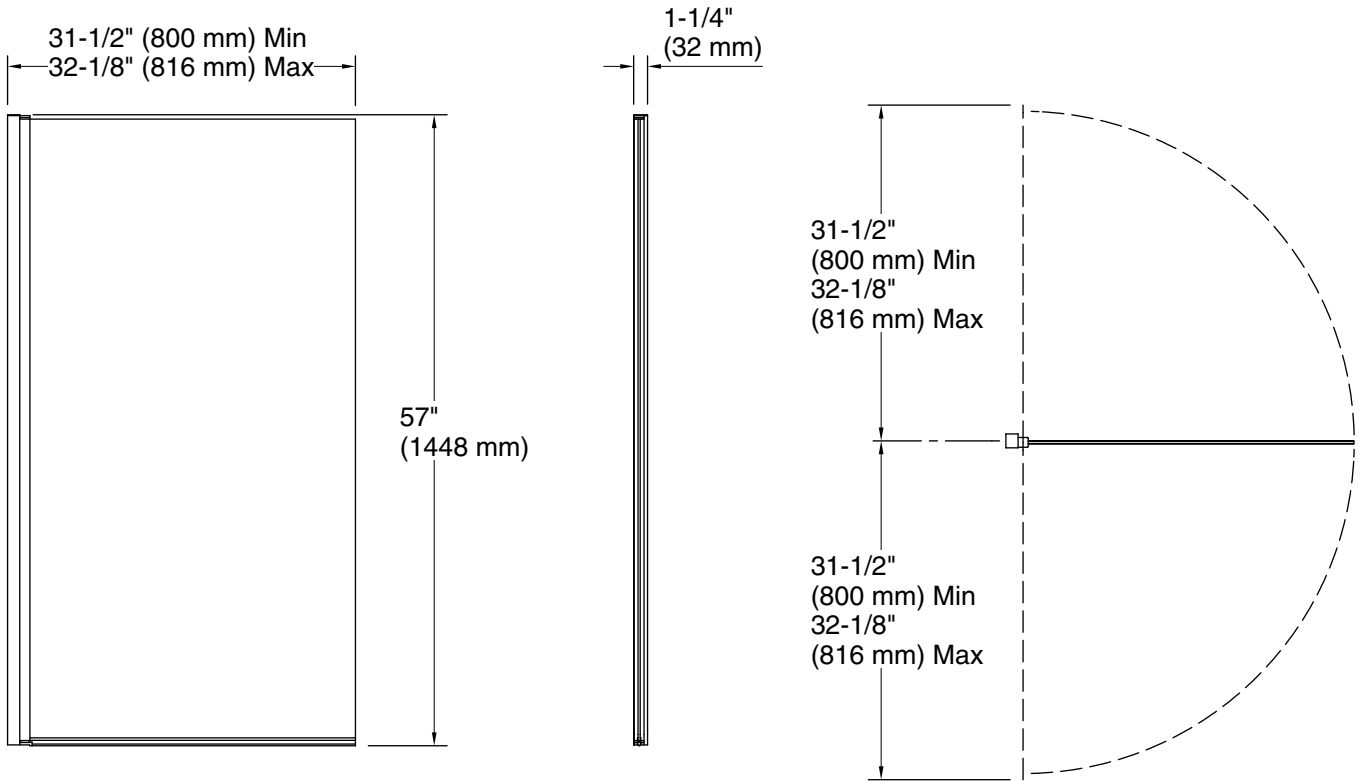

### Installation

- Bath screen.
- Out-of-plumb adjustability simplifies installation.
- 5/8" (16 mm) width adjustability on wall jamb.
- Not for use in hospitality.
- For residential use only.

### Technical Information

All product dimensions are nominal.

Installation type:	For bath installation
Opening Width - Min:	31-1/2" (800 mm)
Opening Width - Max:	32-1/8" (816 mm)
Base-To-Wall Radius - Max:	1/2" (13 mm)
Glass thickness:	1/4" (6 mm)
Glass coating:	CleanCoat®