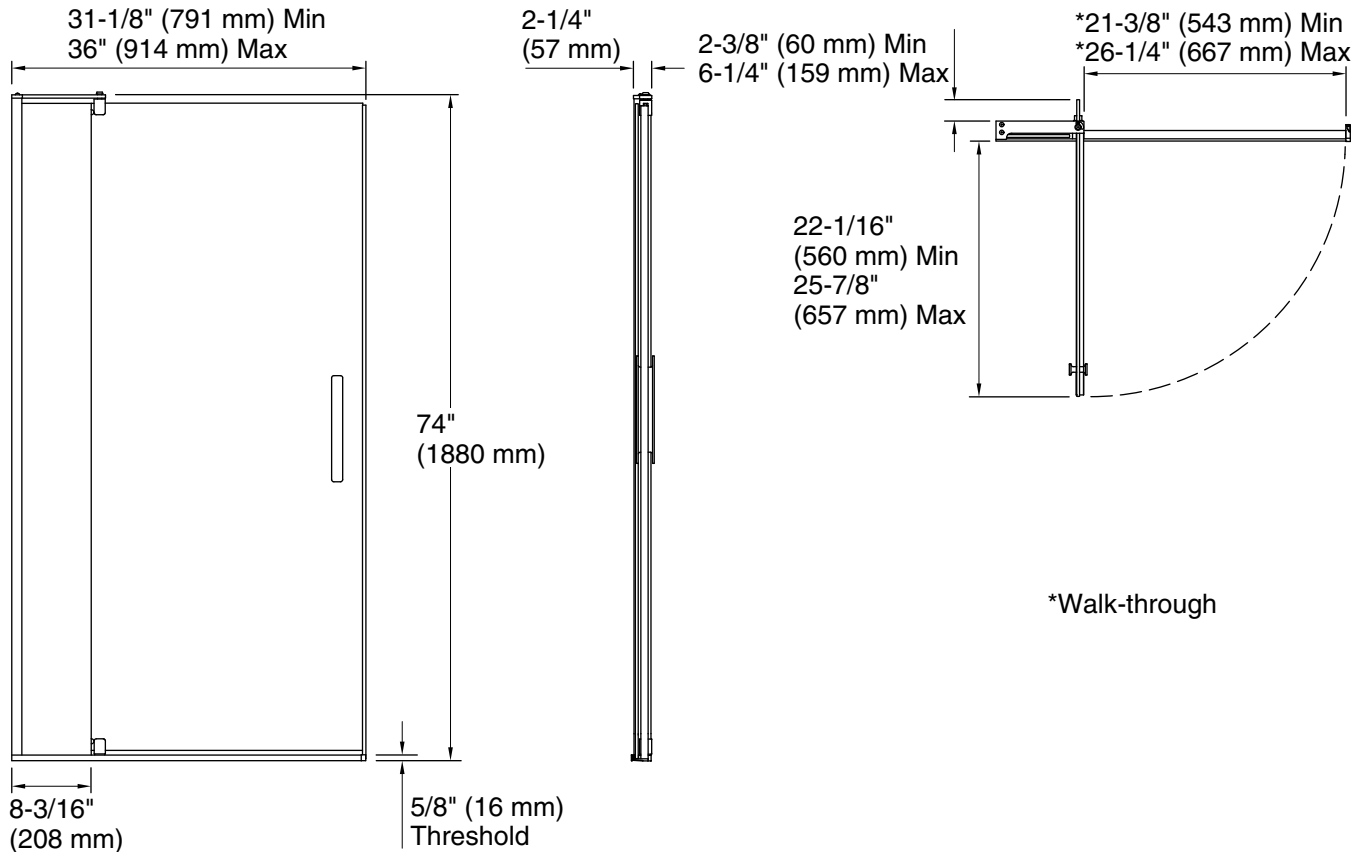

Technical Information

All product dimensions are nominal.

Installation type:	For shower base installation
Opening style:	Pivot
Opening Width - Min:	31-1/8" (791 mm)
Opening Width - Max:	36" (914 mm)
Walk-through - Min:	21-3/8" (543 mm)
Walk-through - Max:	26-1/4" (667 mm)
Base-To-Wall Radius - Max:	3/8" (10 mm)
Glass thickness:	5/16" (8 mm)
Glass coating:	CleanCoat®

Notes

Install this product according to the installation guide.

Strike jamb is made of clear plastic and may not cover existing shower door holes.

NOTICE: The vertical opening should be a minimum of 78" (2032 mm) to allow clearance for installation.