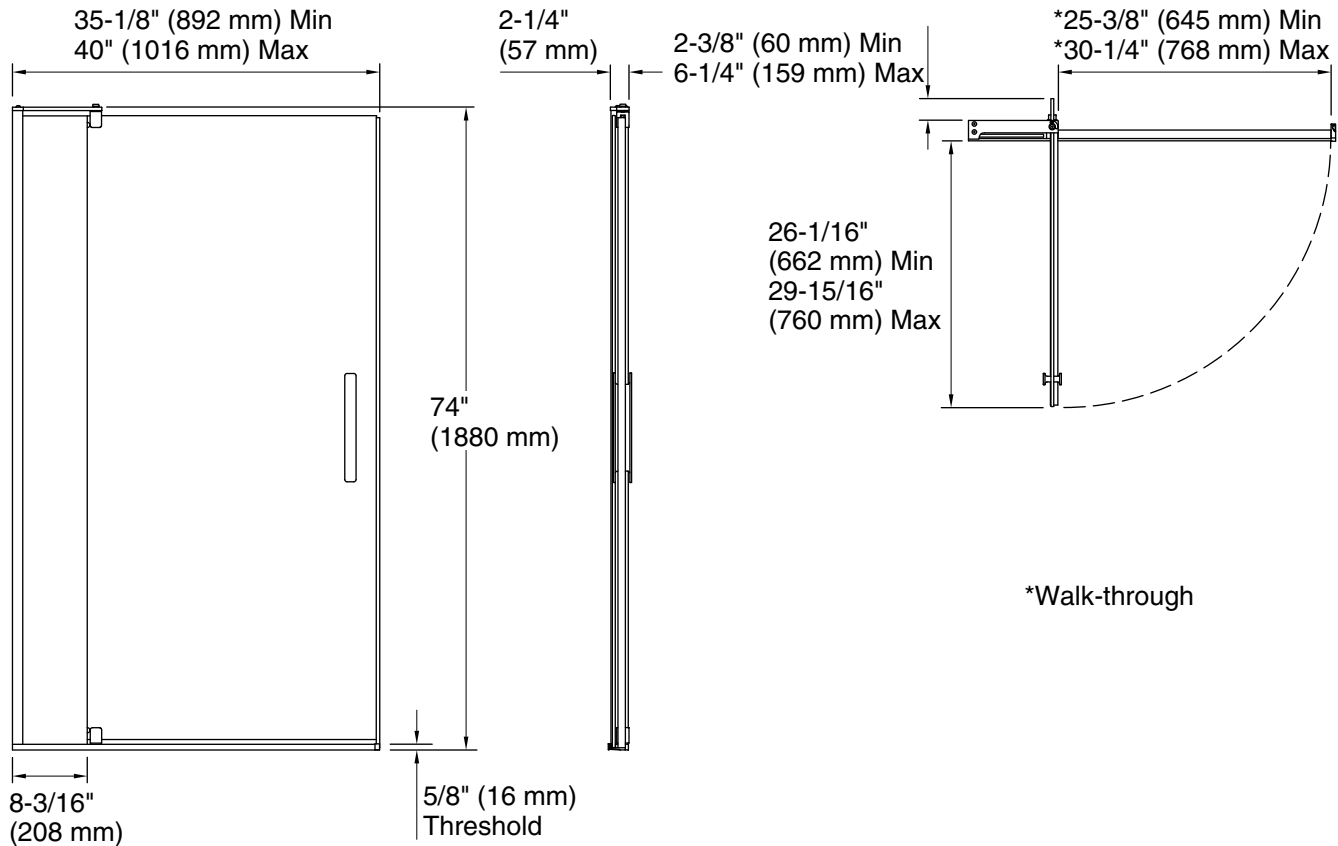

Technical Information

All product dimensions are nominal.

Installation type:	For shower base installation
Opening style:	Pivot
Opening Width - Min:	35-1/8" (892 mm)
Opening Width - Max:	40" (1016 mm)
Walk-through - Min:	25-3/8" (645 mm)
Walk-through - Max:	30-1/4" (768 mm)
Base-To-Wall Radius - Max:	3/8" (10 mm)
Glass thickness:	5/16" (8 mm)
Glass coating:	CleanCoat®

Notes

Install this product according to the installation guide.

Strike jamb is made of clear plastic and may not cover existing shower door holes.

NOTICE: The vertical opening should be a minimum of 78" (2032 mm) to allow clearance for installation.