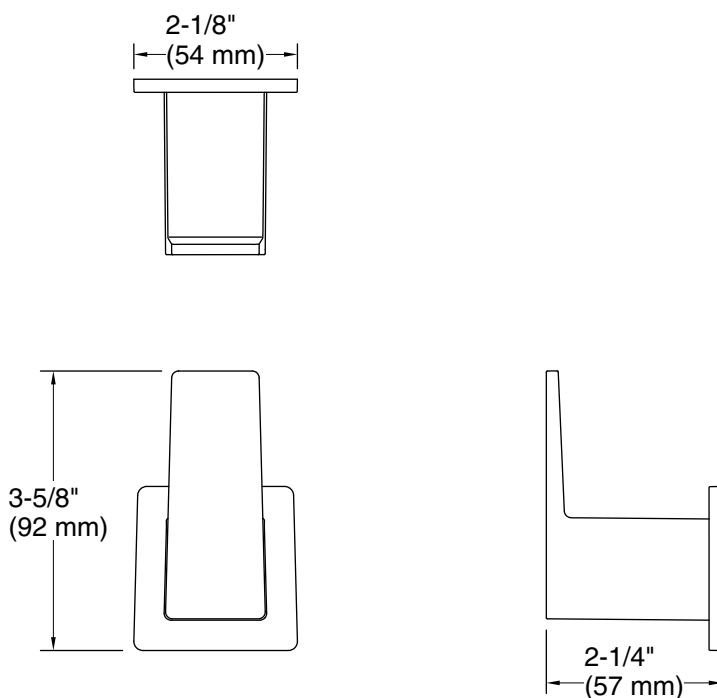

Features

- Provides additional storage in bathroom space.
- Coordinates with Honesty faucets accessories, and showering components to complete your bathroom.

Material

- Premium metal construction for durability and reliability.
- KOHLER finishes resist corrosion and tarnishing.

Color tiles intended for reference only.

Color	Code	Description
	CP	Polished Chrome
	BN	Vibrant® Brushed Nickel
	BL	Matte Black

Technical Information

All product dimensions are nominal.

Installation Type: Wall-mount