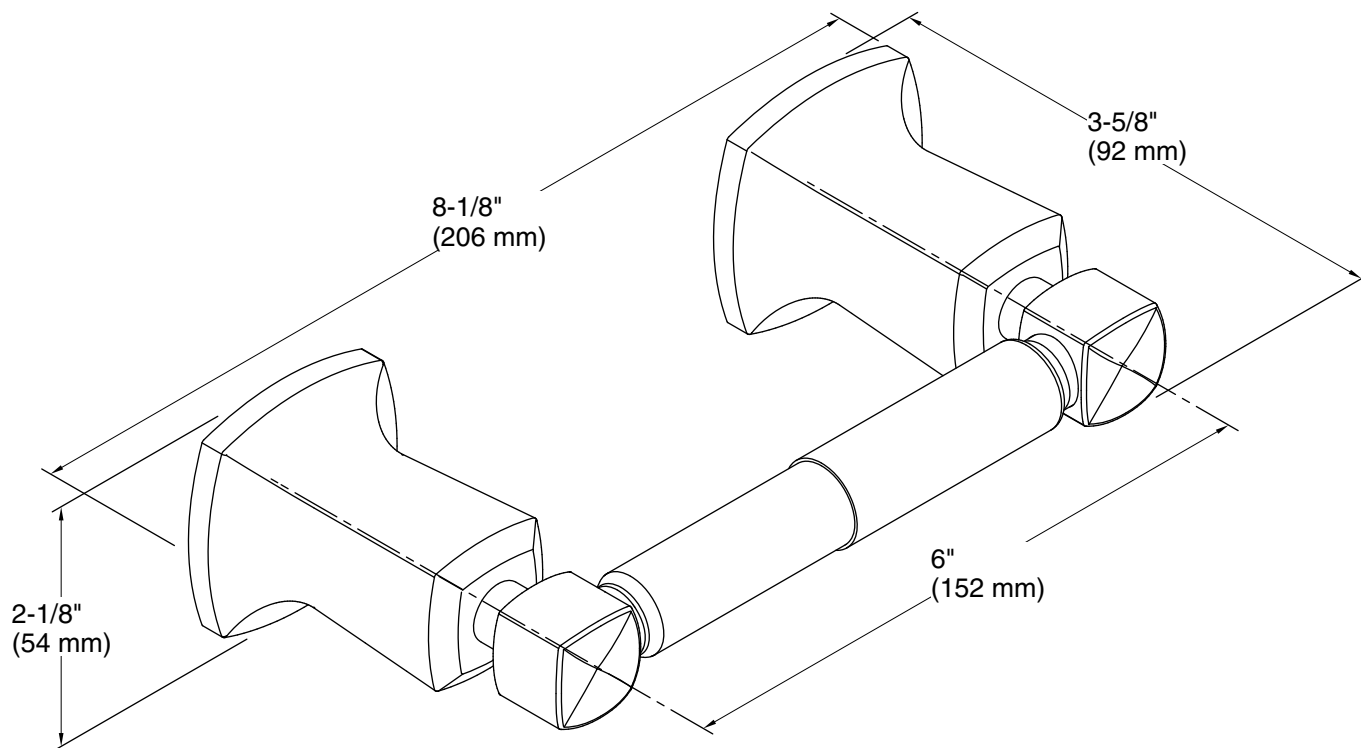

Technical Information

All product dimensions are nominal.

Material: Metal

Notes

Install this product according to the installation guide.

CAUTION: Risk of personal injury. Do not install these products in any area where they are likely to be used inadvertently as a grab bar or support bar. These products are not designed or intended for use as a grab bar or support bar.