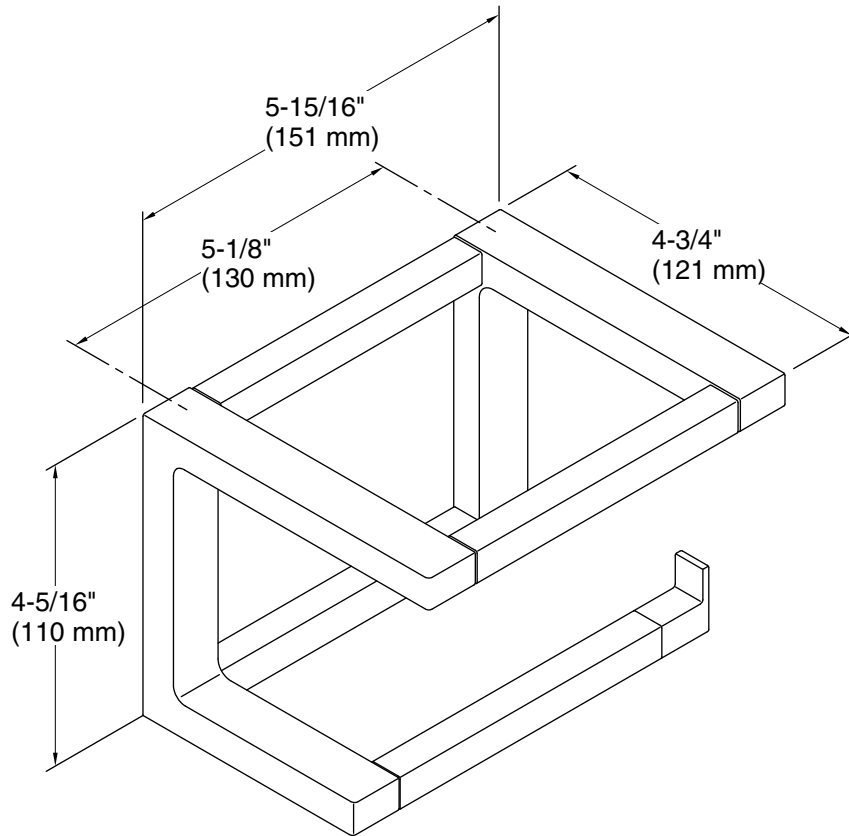

Technical Information

All product dimensions are nominal.

Material: Zinc, Brass

Notes

Install this product according to the installation instructions.

CAUTION: Risk of personal injury. Do not install these products in any area where they are likely to be used inadvertently as a grab bar or support bar. These products are not designed or intended for use as a grab bar or support bar.