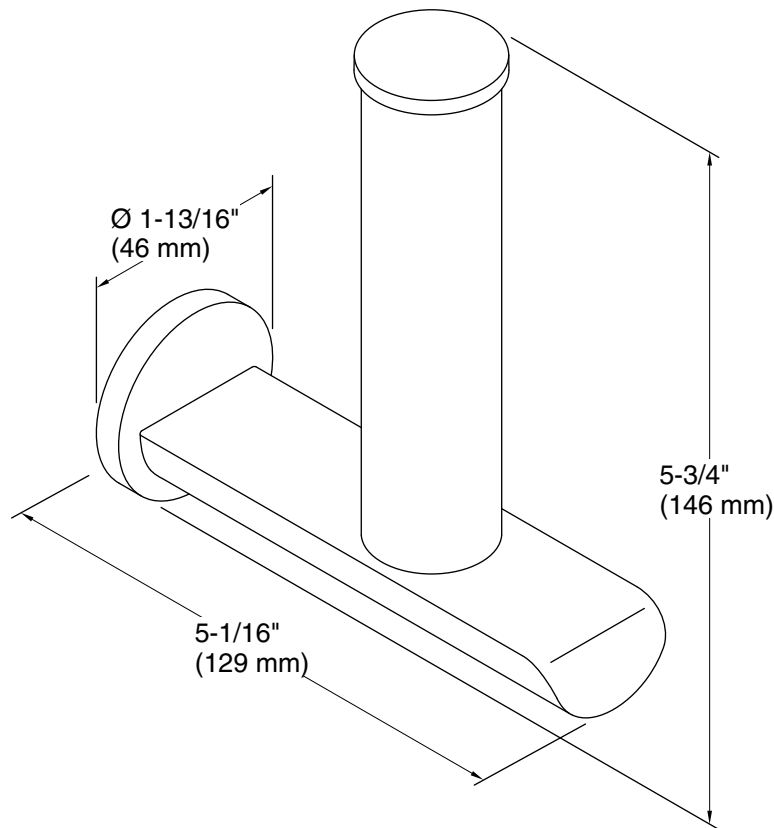

Technical Information

All product dimensions are nominal.

Material: Zinc, Brass

Notes

Install this product according to the installation instructions.

CAUTION: Risk of personal injury. Do not install these products in any area where they are likely to be used inadvertently as a grab bar or support bar. These products are not designed or intended for use as a grab bar or support bar.