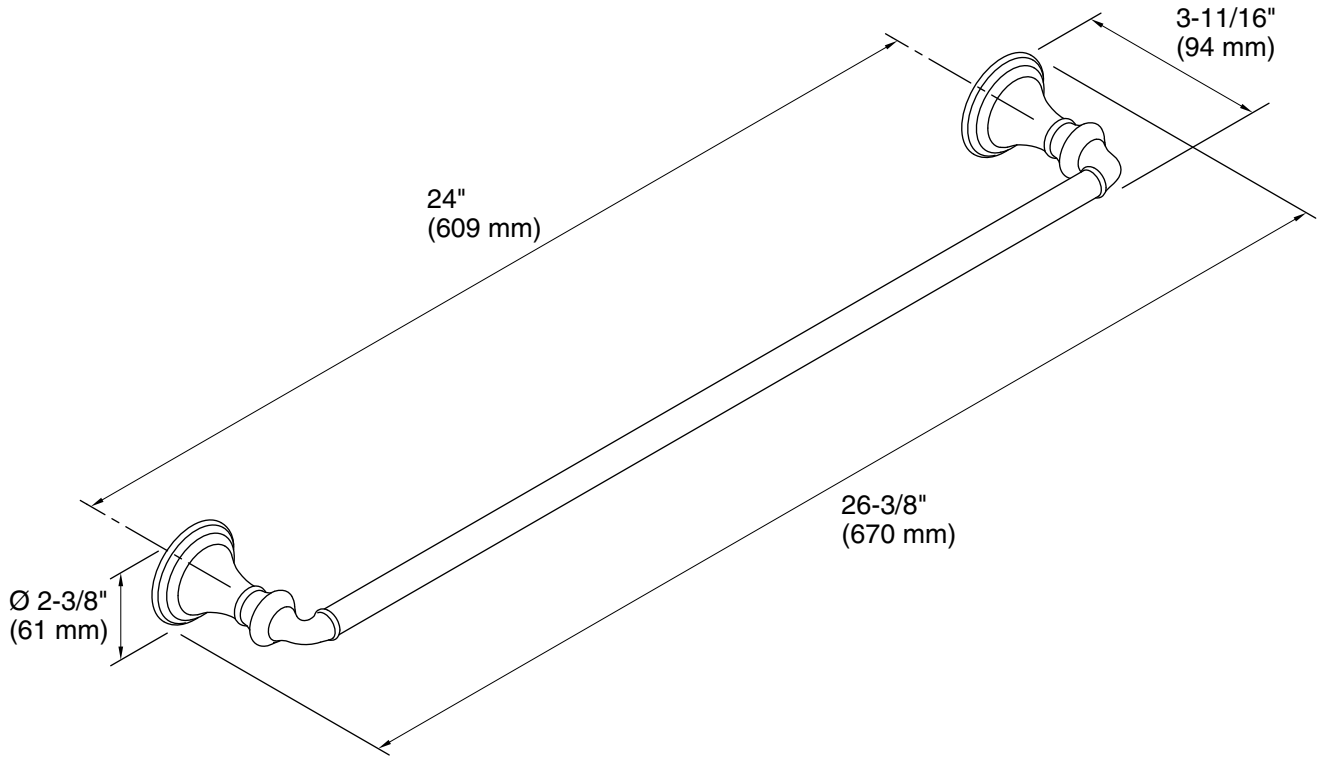

Technical Information

All product dimensions are nominal.

Material: Metal

Notes

Install this product according to the installation guide.

CAUTION: Risk of personal injury. Do not install these products in any area where they are likely to be used inadvertently as a grab bar or support bar. These products are not designed or intended for use as a grab bar or support bar.