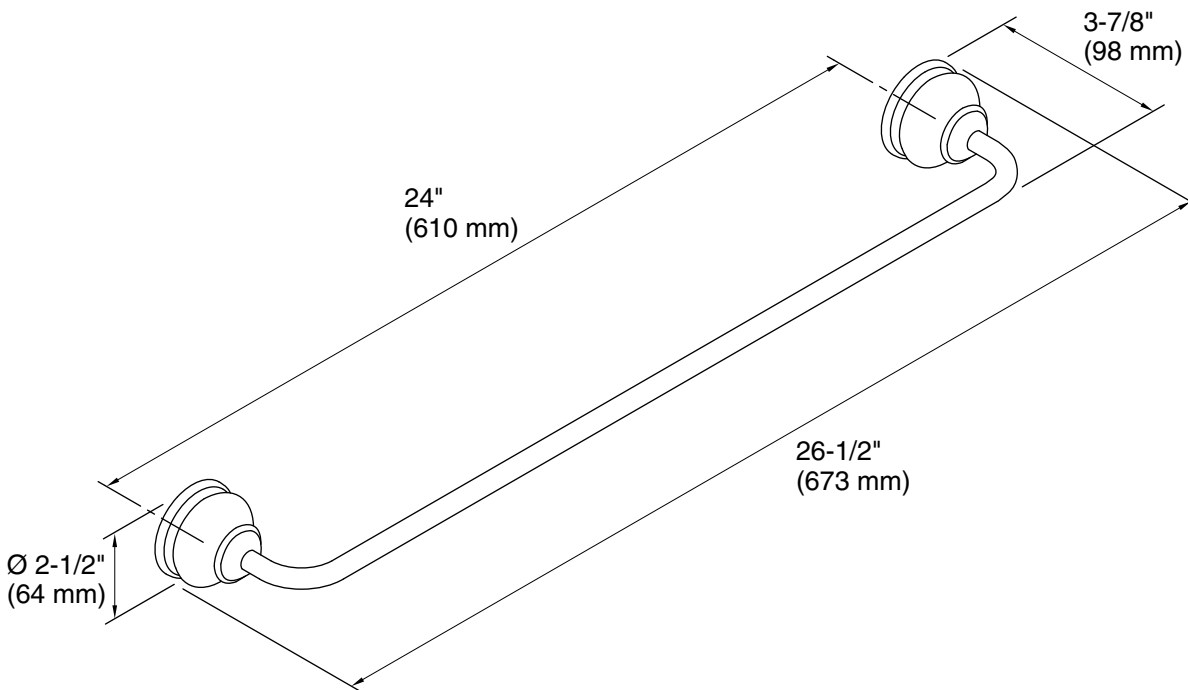

Technical Information

All product dimensions are nominal.

Material: Brass

Notes

Install this product according to the installation guide.

CAUTION: Risk of personal injury. Do not install these products in any area where they are likely to be used inadvertently as a grab bar or support bar. These products are not designed or intended for use as a grab bar or support bar.