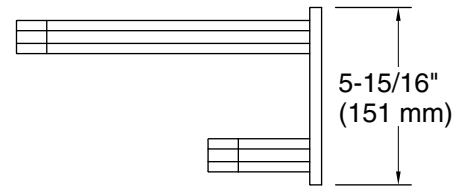

Technical Information

All product dimensions are nominal.

Installation Type: Wall-mount

Material: Zinc, Stainless Steel

Notes

Install this product according to the installation instructions.

CAUTION: Risk of personal injury. Do not install these products in any area where they are likely to be used inadvertently as a grab bar or support bar. These products are not designed or intended for use as a grab bar or support bar.