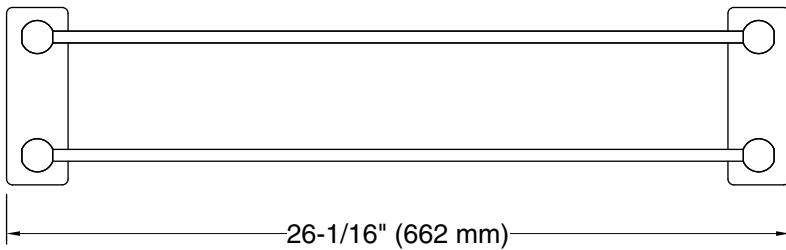

Technical Information

All product dimensions are nominal.

Installation Type: Wall-mount

Material: Zinc, Stainless Steel

Notes

Install this product according to the installation instructions.

CAUTION: Risk of personal injury. Do not install these products in any area where they are likely to be used inadvertently as a grab bar or support bar. These products are not designed or intended for use as a grab bar or support bar.