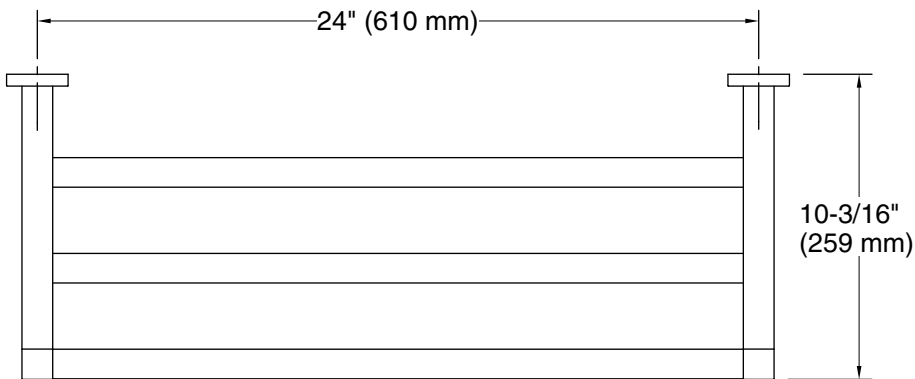

Technical Information

All product dimensions are nominal.

Installation Type: Wall-mount

Material: Zinc, Stainless Steel

Notes

Install this product according to the installation instructions.

CAUTION: Risk of personal injury. Do not install these products in any area where they are likely to be used inadvertently as a grab bar or support bar. These products are not designed or intended for use as a grab bar or support bar.