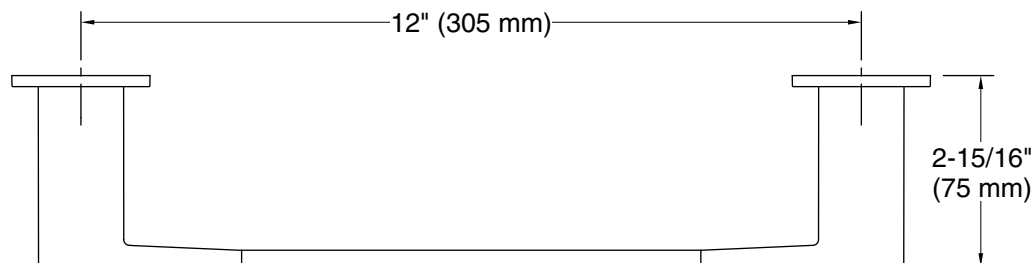

Features

- 12" (305 mm) bar.
- Coordinates with Honesty faucets accessories, and showering components to complete your bathroom.

Material

- Premium metal construction for durability and reliability.
- KOHLER finishes resist corrosion and tarnishing.

Technical Information

All product dimensions are nominal.

Installation Type: Wall-mount

Material: Zinc, Stainless Steel

Notes

Install this product according to the installation instructions.

CAUTION: Risk of personal injury. Do not install these products in any area where they are likely to be used inadvertently as a grab bar or support bar. These products are not designed or intended for use as a grab bar or support bar.