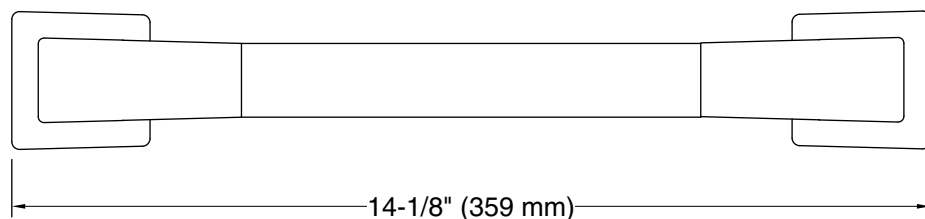

Features

- 12" (305 mm) bar.
- Coordinates with Honesty faucets accessories, and showering components to complete your bathroom.

Material

- Premium metal construction for durability and reliability.
- KOHLER finishes resist corrosion and tarnishing.

Recommended Products/Accessories

- K-31508-TA hand towel with Tatami weave, 18" x 30"
- K-31508-TE hand towel with Terry weave, 18" x 30"
- K-31508-TX hand towel with Textured weave, 18" x 30"

Codes/Standards

Technical Information

All product dimensions are nominal.

Installation Type: Wall-mount

Material: Zinc, Stainless Steel

Notes

Install this product according to the installation instructions.

CAUTION: Risk of personal injury. Do not install these products in any area where they are likely to be used inadvertently as a grab bar or support bar. These products are not designed or intended for use as a grab bar or support bar.