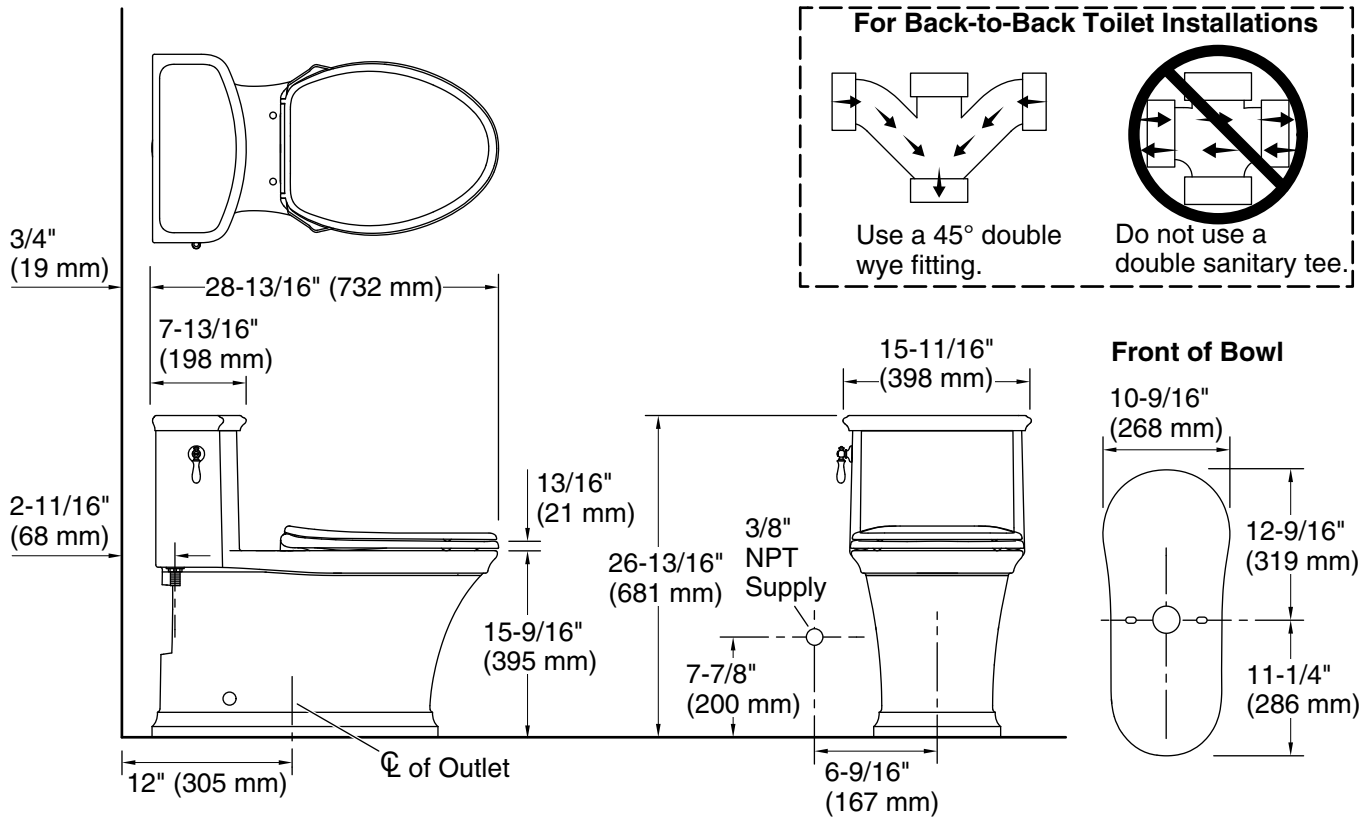

KOHLER®

Harken®
One-piece compact elongated 1.28 gpf toilet
K-22695

Features

- One-piece toilets integrate the tank and bowl into a seamless, easy-to-clean design.
- Compact elongated bowl offers added comfort while occupying the same space as a round-front bowl.
- Standard height.
- 1.28 gpf (4.8 lpf).
- Left-hand Polished Chrome trip lever.
- 2-1/8" (54 mm) fully glazed trapway.
- Fully skirted trapway simplifies cleaning.
- Quiet-Close™ elongated seat closes quietly.

Installation

- Standard 12" (305 mm) rough-in.
- Supply line sold separately.

Recommended Products/Accessories

K-8298 C³®-155 Elongated bidet toilet seat

Included Components

Additional Components:
22203

Codes/Standards

For the most current Specification Sheet, go to www.kohler.com.

11-14-2021 03:19 - US/CA

THE BOLD LOOK
OF **KOHLER®**

Technical Information

All product dimensions are nominal.

- Toilet type: Floor-mount
- Waste Outlet: Floor
- Bowl shape: Elongated
- Flush type: Revolution 360®
- Trap passageway: 2" (51 mm)
- Water Consumption
 - Full: 1.28 gpf (4.8 lpf)
- Water surface size: 7-13/16" x 5-1/8" (198 mm x 130 mm)
- Rim to water surface: 5-15/16" (151 mm)
- Rough-in: 12" (305 mm)
- Seat-mounting holes: 5-1/2" (140 mm)
- Template: Footprint, 1398502-7, required, included