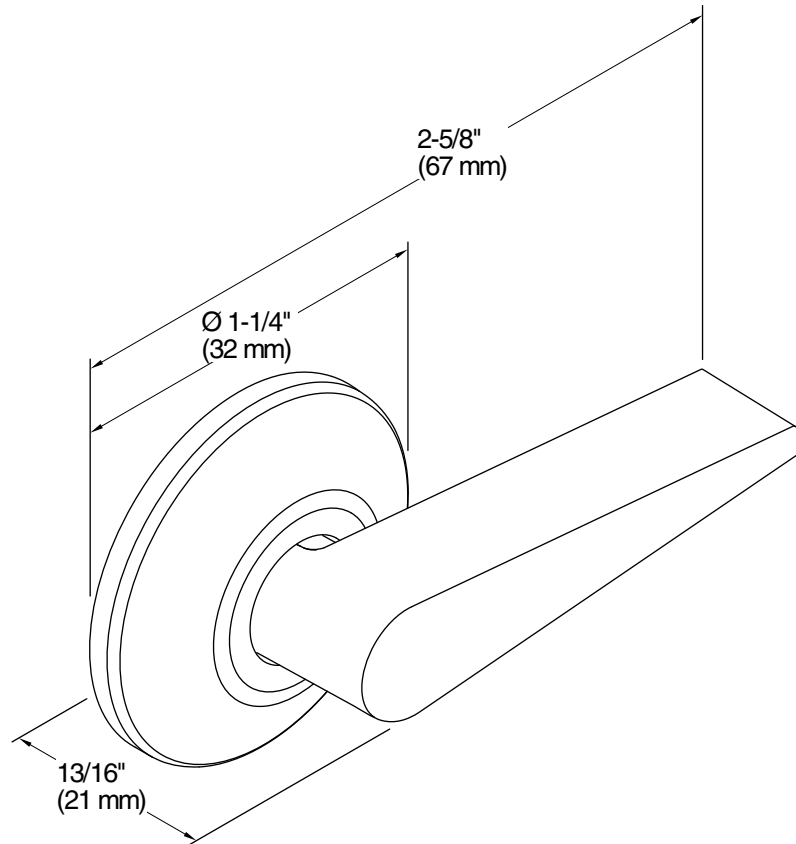

**San Souci®**  
Trip Lever for K-5172-RA  
K-9171-R

**Features**

- Right-hand Polished Chrome trip lever.
- For use with the K-5172-RA San Souci toilet.

**Material**

- Premium metal construction for durability and reliability.
- KOHLER finishes resist corrosion and tarnishing.

## Technical Information

All product dimensions are nominal.

Material: Zinc, Stainless Steel