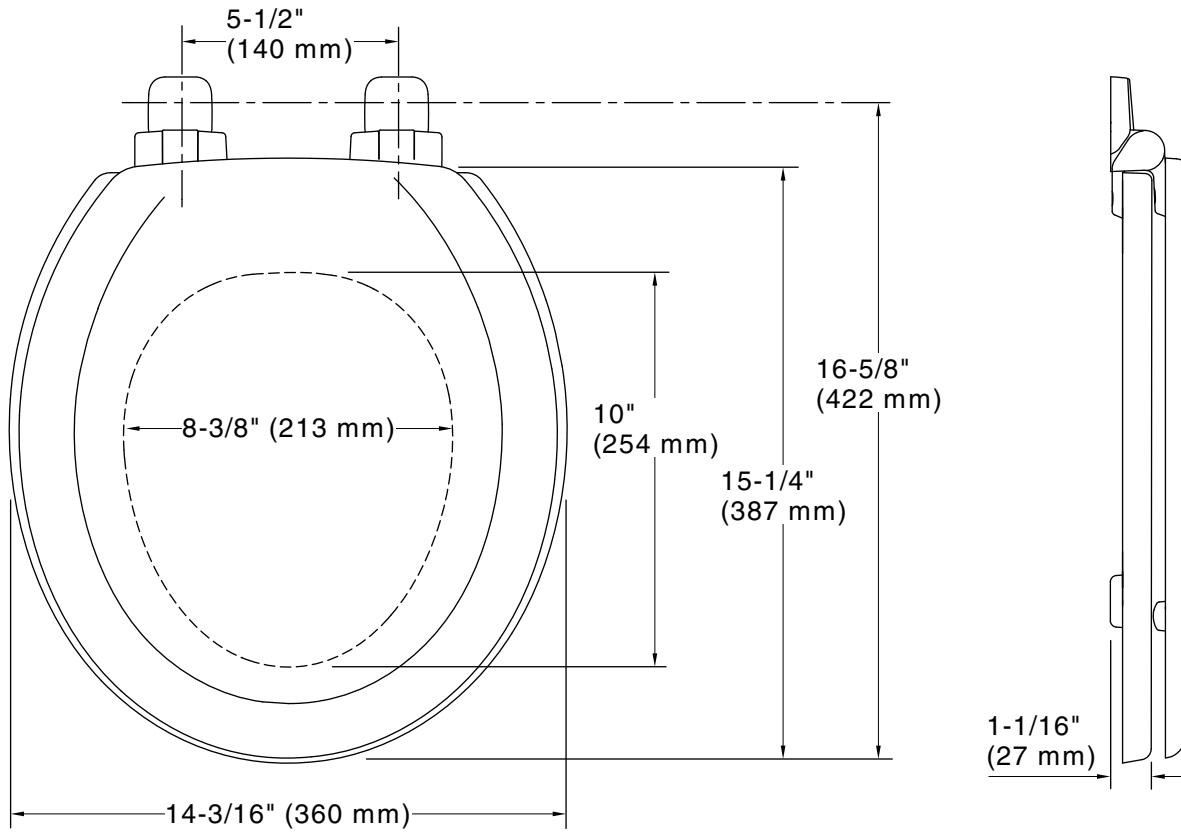

Color	Code	Description
-------	------	-------------

	0	White
	96	Biscuit

Technical Information

All product dimensions are nominal.

Seat shape type: Round-front
Seat front type: Closed-front
Seat-mounting holes: