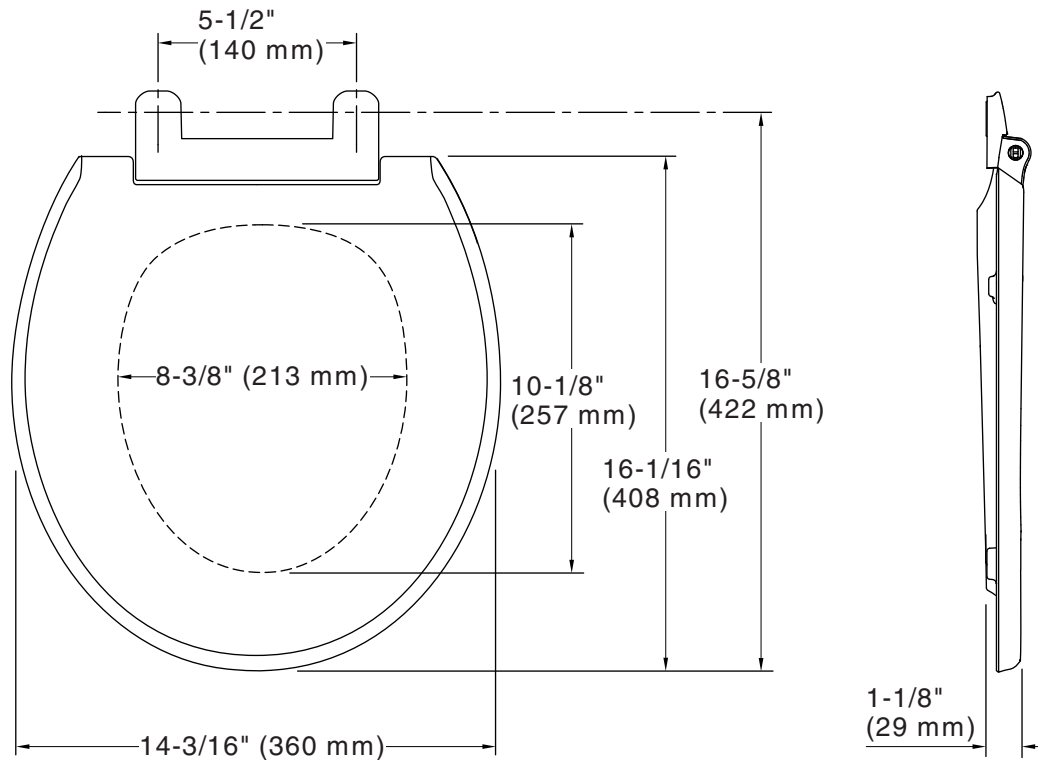

Color	Code	Description
	0	White
	96	Biscuit
	95	Ice™ Grey
	33	Mexican Sand™
	7	Black Black™

Technical Information

All product dimensions are nominal.

Seat shape type: Round-front
Seat front type: Open-front
Seat-mounting holes: 5-1/2" (140 mm)