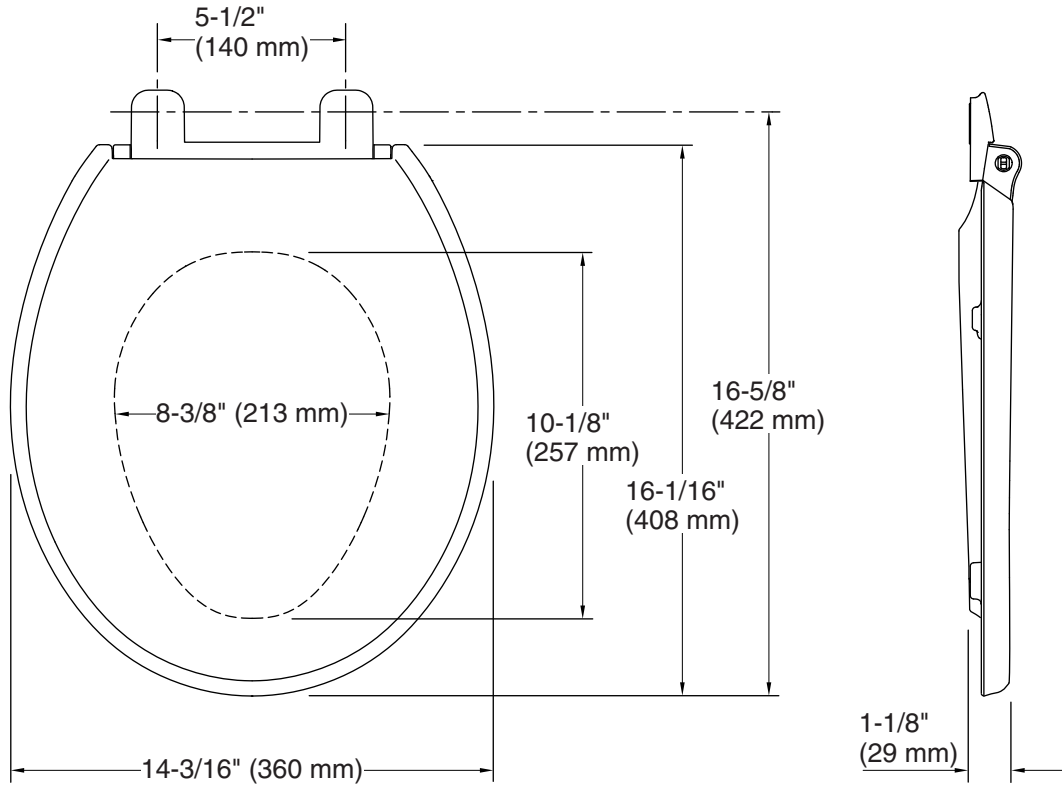

### Technical Information

All product dimensions are nominal.

Seat shape type: Round-front  
Seat front type: Closed-front  
Seat-mounting holes: 5-1/2" (140 mm)