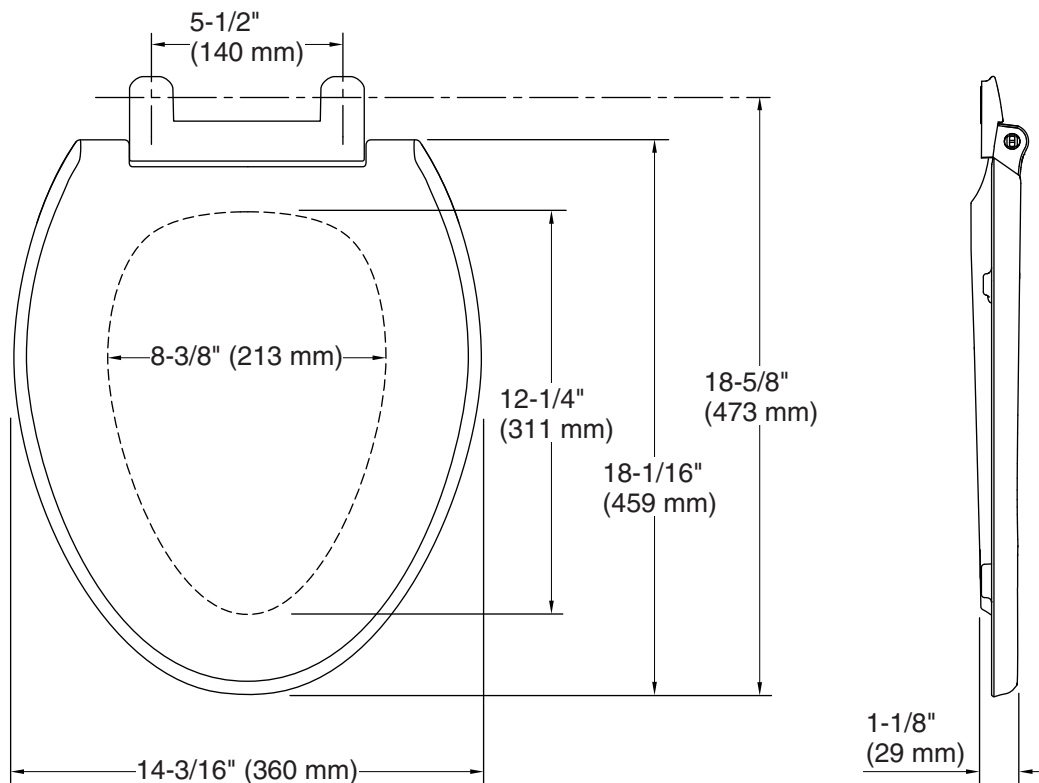

Color	Code	Description
	0	White
	96	Biscuit
	NY	Dune
	95	Ice™ Grey
	G9	Sandbar
	K4	Cashmere
	58	Thunder™ Grey
	7	Black Black™

Technical Information

All product dimensions are nominal.

Seat shape type: Elongated
Seat front type: Closed-front
Seat-mounting holes: 5-1/2" (140 mm)