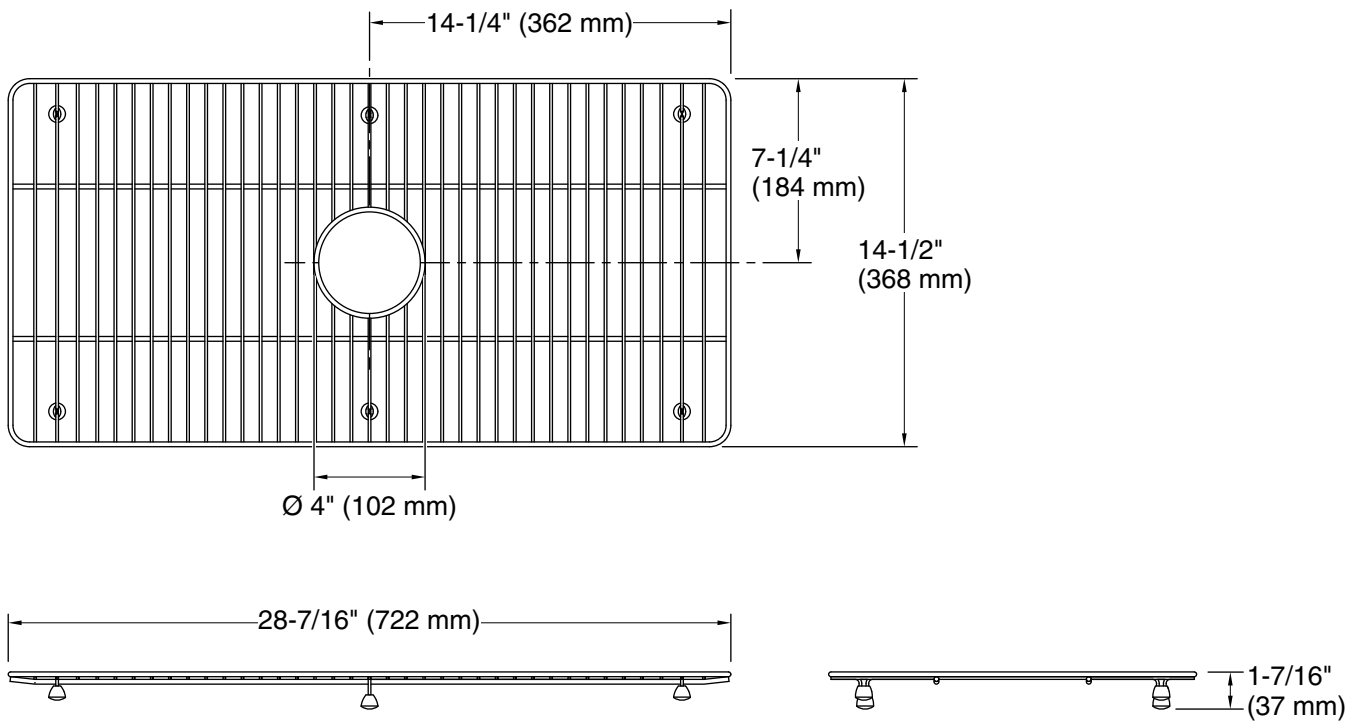

Technical Information

All product dimensions are nominal.

Material: Stainless Steel