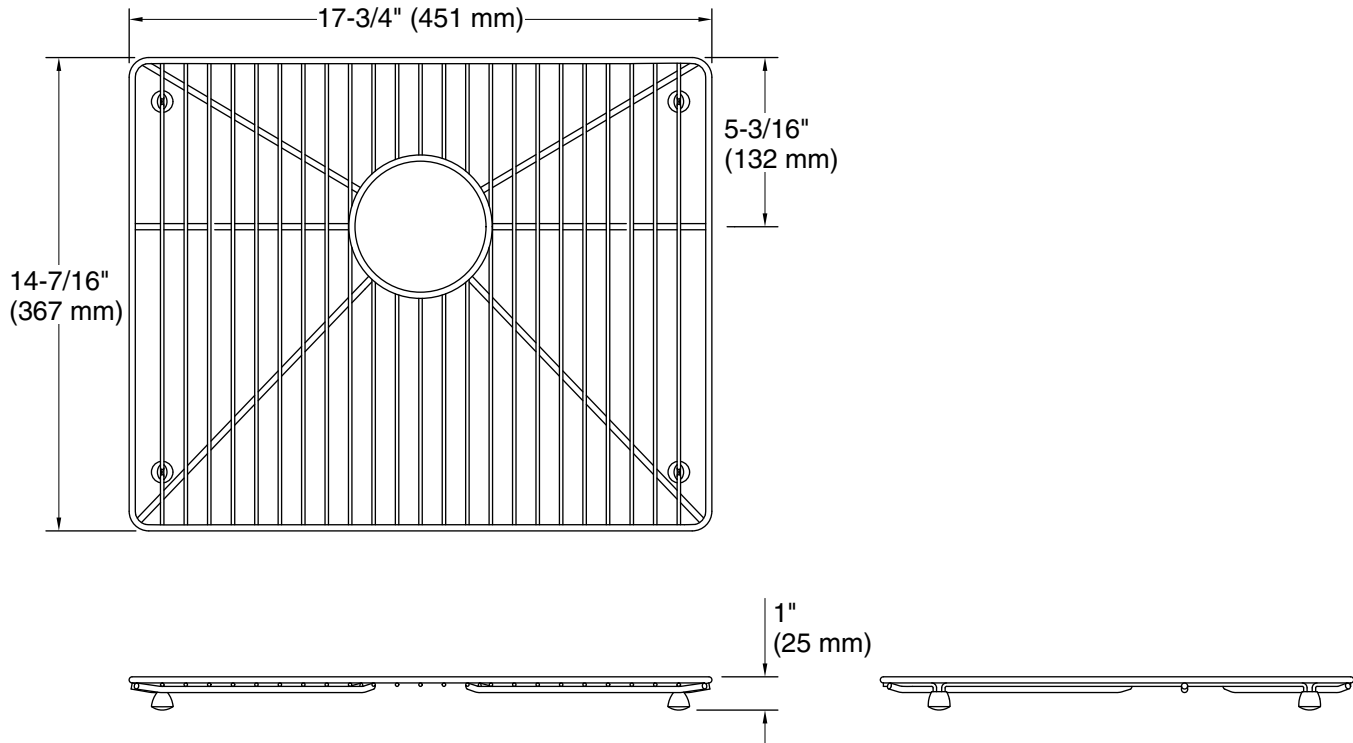

Lyric® Workstation
sink rack for K-RH23377-1PC
K-23468

Technical Information

All product dimensions are nominal.

Installation Type: Fixture-mount

Material: Stainless Steel