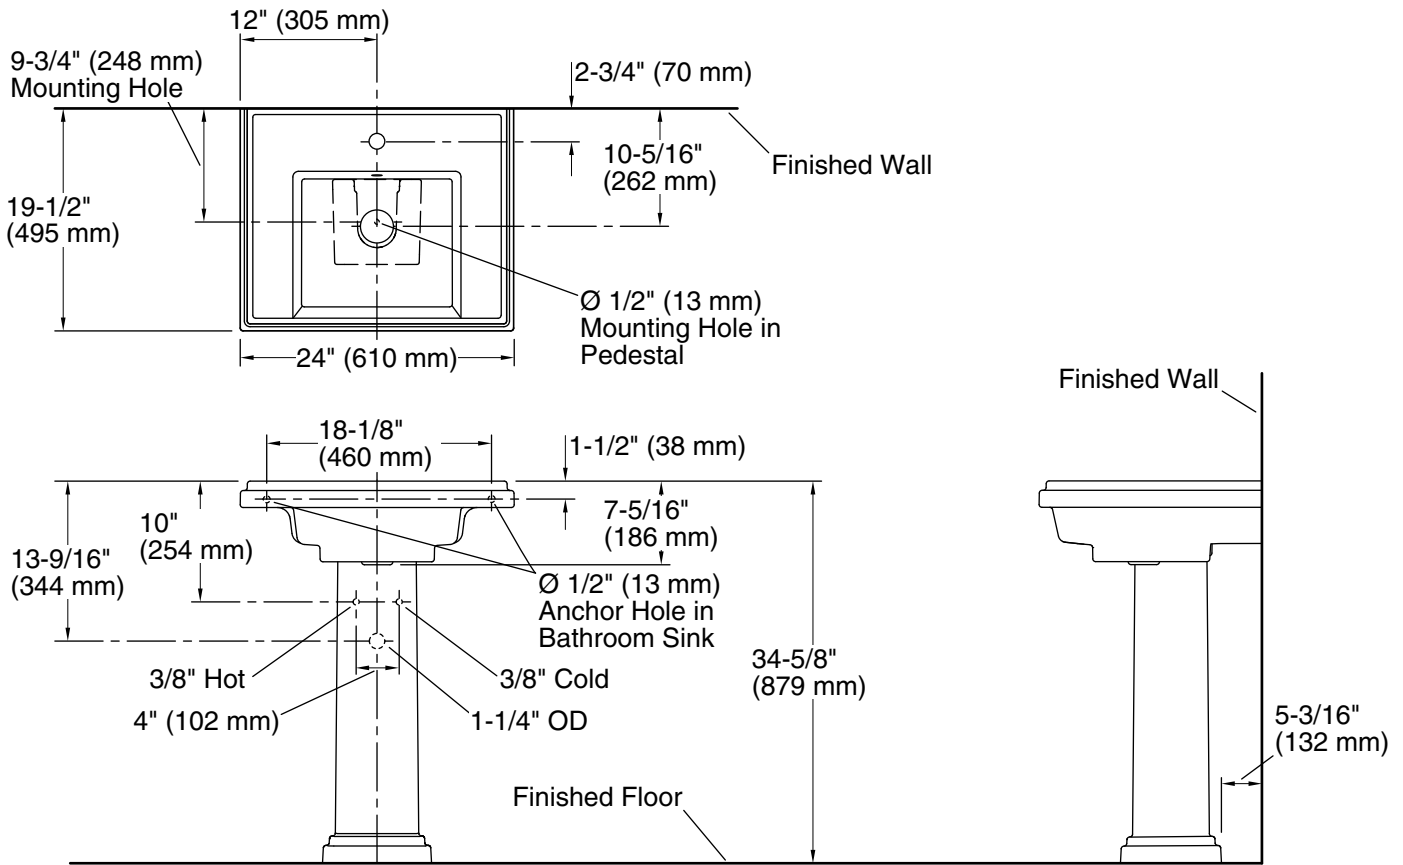

Features

- Single faucet hole.
- Square basin.
- Overflow drain.
- Combination consists of the K-2757-1 basin and the K-2767 pedestal.
- Coordinates with other products in the Tresham collection.

Material

- 2757-1
- 2767

Additional Components:

- Pedestal accessory pack
- rubber pads

Codes/Standards

ASME A112.19.2/CSA B45.1

KOHLER® One-Year Limited Warranty

See website for detailed warranty information.

Available Colors/Finishes

Technical Information

All product dimensions are nominal.

| | |
|-----------------------|--|
| Bowl configuration: | Single |
| Installation: | Pedestal |
| Bowl area (Only): | Length: 14-1/4" (362 mm) Width: 12-1/2" (318 mm) Water depth: 3-1/4" (83 mm) |
| Number of deck holes: | 1 |
| Faucet hole(s): | 1-3/8" (35 mm) |
| Drain hole: | 1-3/4" (44 mm) |