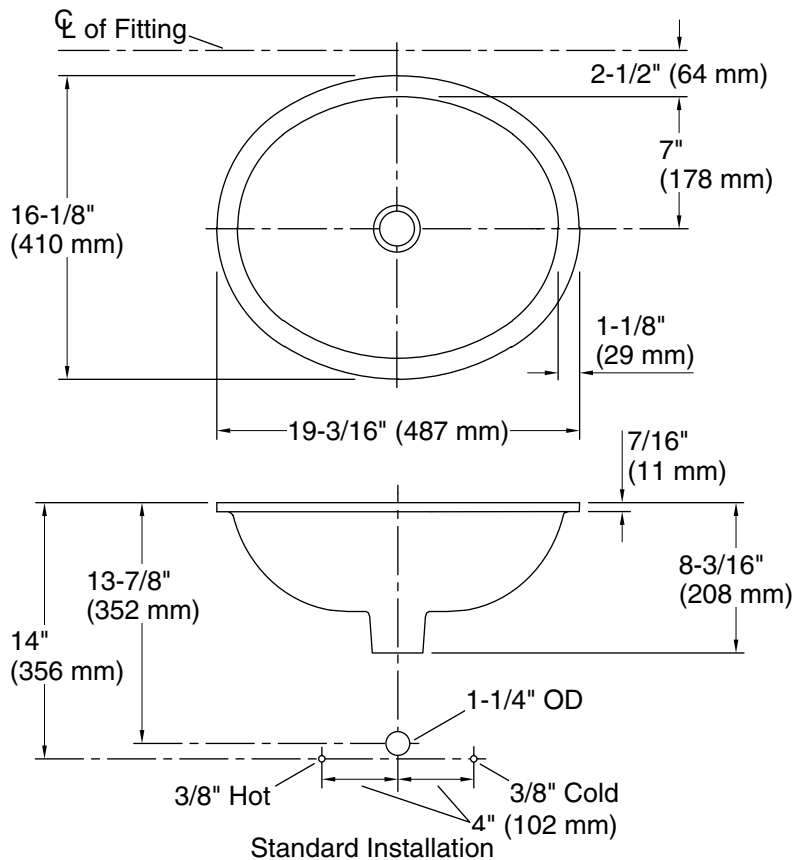

Caravan® Persia Caxton® Oval

Undermount bathroom sink
K-14218-SR2

Features

- Decorated with a Moorish design on White background.
- Deep oval basin.
- No faucet holes; requires wall- or counter-mount faucet.
- Persia design.
- Fits standard 14" x 17" (356 x 432 mm) countertop cutout.

Color Code Description

	0	White
---	---	-------

Technical Information

All product dimensions are nominal.

Bowl configuration:	Single
Installation:	Under-mount
Bowl area (Only):	Length: 17" (432 mm) Width: 14" (356 mm) Water depth: 6-3/8" (162 mm)
Drain hole:	1-3/4" (44 mm)
Template:	1151011-7, required, included