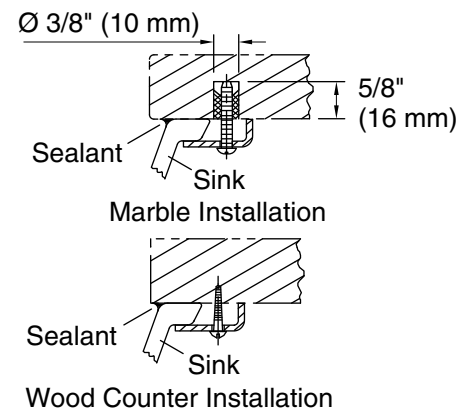

Caravan® Persia Caxton® Oval

Undermount bathroom sink
K-14218-SR2

Features

- Decorated with a Moorish design on White background.
- Deep oval basin.
- No faucet holes; requires wall- or counter-mount faucet.
- Persia design.
- Fits standard 14" x 17" (356 x 432 mm) countertop cutout.

Color Code Description

	0	White
---	---	-------

Technical Information

All product dimensions are nominal.

Bowl configuration:	Single
Installation:	Under-mount
Bowl area (Only):	Length: 17" (432 mm) Width: 14" (356 mm) Water depth: 6-3/8" (162 mm)
Drain hole:	1-3/4" (44 mm)
Template:	1151011-7, required, included