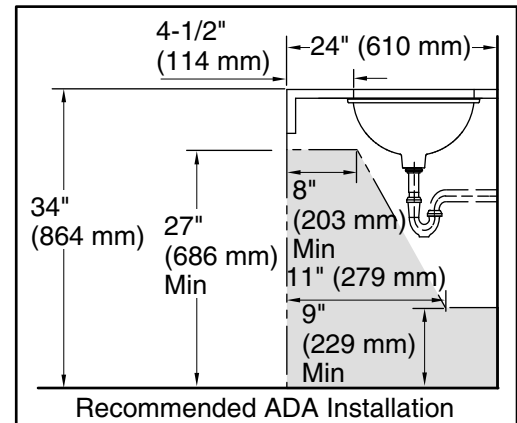

Caravan® Persia Caxton® Oval

Undermount bathroom sink
K-14218-SR2

Features

- Decorated with a Moorish design on White background.
- Deep oval basin.
- No faucet holes; requires wall- or counter-mount faucet.
- Persia design.
- Fits standard 14" x 17" (356 x 432 mm) countertop cutout.

Color Code Description

	0	White
---	---	-------

Technical Information

All product dimensions are nominal.

Bowl configuration:	Single
Installation:	Under-mount
Bowl area (Only):	Length: 17" (432 mm) Width: 14" (356 mm) Water depth: 6-3/8" (162 mm)
Drain hole:	1-3/4" (44 mm)
Template:	1151011-7, required, included