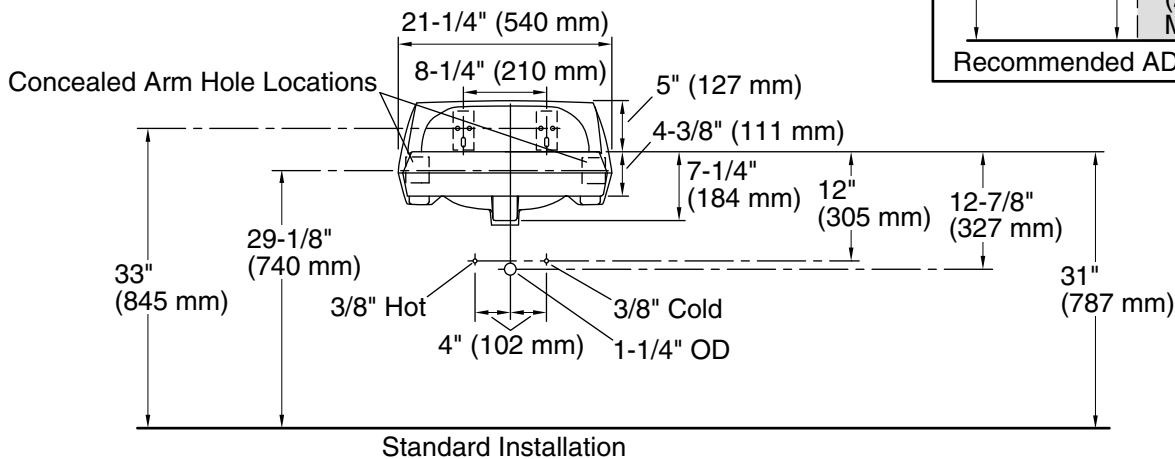

Features

- Made from premium materials that withstand high-volume usage.
- 21-1/4" (540 mm) x 18-1/8" (460 mm).
- Faucet not included.
- Includes wall hanger.

Material

- Vitreous china.

Installation

- Wall-mount.
- Drilled for concealed arm carrier installation.

Technical Information

All product dimensions are nominal.

Bowl configuration:	Single
Installation:	Wall-mount
Bowl area (Only):	Length: 16" (406 mm) Width: 10" (254 mm) With overflow: Yes Water depth: 3-1/8" (79 mm)
With overflow:	Yes
Number of deck holes:	3
Faucet hole spacing:	4" (102 mm)
Soap/Lotion hole:	1-1/4" (32 mm)
Drain hole:	1-3/4" (44 mm)