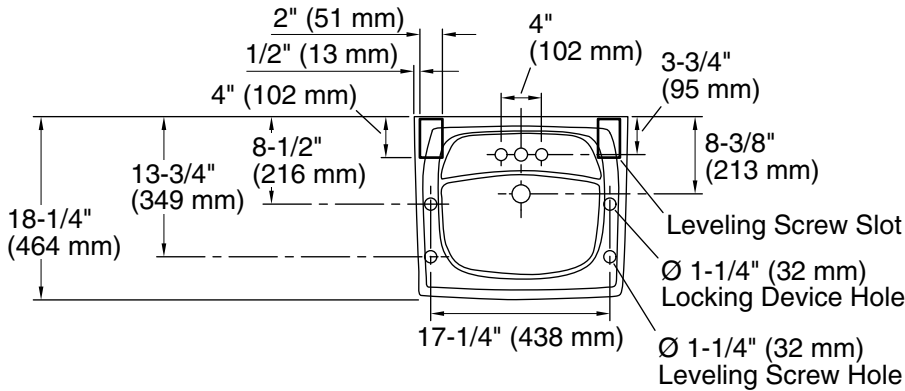

Features

- Made from premium materials that withstand high-volume usage.
- 21-1/4" (540 mm) x 18-1/8" (460 mm).
- Faucet not included.
- Includes wall hanger.

Material

- Vitreous china.

Installation

- Wall-mount.
- Drilled for concealed arm carrier installation.

Technical Information

All product dimensions are nominal.

Bowl configuration:	Single
Installation:	Wall-mount
Bowl area (Only):	Length: 16" (406 mm) Width: 10" (254 mm) With overflow: Yes Water depth: 3-1/8" (79 mm)
With overflow:	Yes
Number of deck holes:	3
Faucet hole spacing:	4" (102 mm)
Soap/Lotion hole:	1-1/4" (32 mm)
Drain hole:	1-3/4" (44 mm)