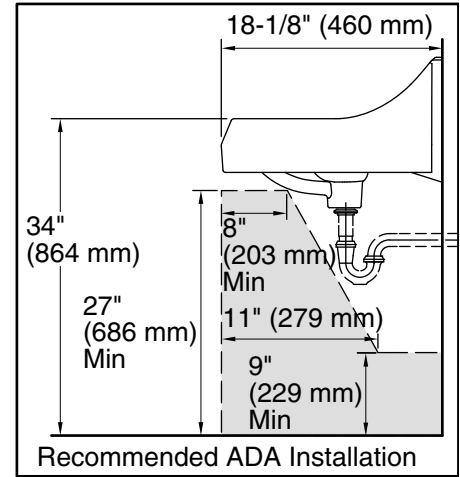

Features

- Made from premium materials that withstand high-volume usage.
- 21-1/4" (540 mm) x 18-1/8" (460 mm).
- Faucet not included.
- Includes wall hanger.

Material

- Vitreous china.

Installation

- Wall-mount.
- Drilled for concealed arm carrier installation.

Recommended Products/Accessories

K-8998 P-Trap
K-23726 Drain treatment
K-23725 Cast iron cleaner

Included Components

Additional Components:
Hanger(s)

ADA CSA B651

Codes/Standards

ASME A112.19.2/CSA B45.1
ADA
ICC/ANSI A117.1
CSA B651

Technical Information

All product dimensions are nominal.

Bowl configuration:	Single
Installation:	Wall-mount
Bowl area (Only):	Length: 16" (406 mm) Width: 10" (254 mm) With overflow: Yes Water depth: 3-1/8" (79 mm)
With overflow:	Yes
Number of deck holes:	3
Faucet hole spacing:	4" (102 mm)
Soap/Lotion hole:	1-1/4" (32 mm)
Drain hole:	1-3/4" (44 mm)